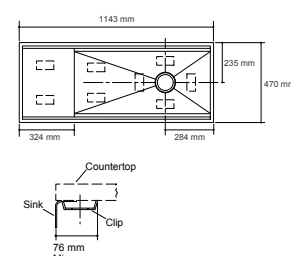

3761-NA £1892.00

Supplied with accessories included
EXT - 1143 x 470 mm
BASE UNIT - 1200 mm
WASTE - KSC8