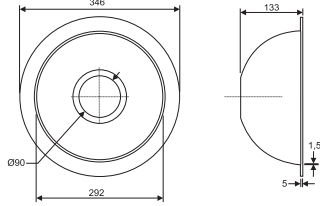

KOHLER ICEROCK STAINLESS STEEL SINKS

ICEROCK

3339W-NA £294.00

INT - 292 mm
BASE UNIT - 400 mm
WASTE - KSC8