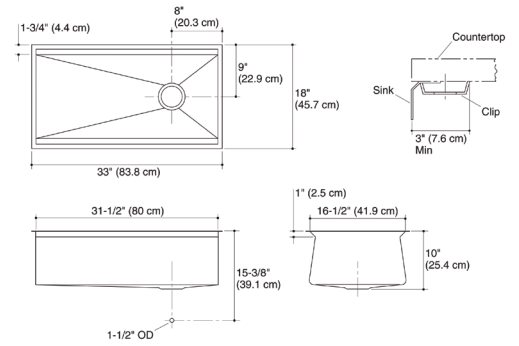

## ICEROCK TROUGH

3179W-NA £648.00

EXT - 559 x 210 x 133 mm  
BASE UNIT - 800 mm  
WASTE - KSC8

3187W-NA £960.00

EXT - 838 x 210 x 160 mm  
BASE UNIT - 1000 mm  
WASTE - KSC8

3188W-NA £1093.00

EXT - 1092 x 210 x 160 mm  
BASE UNIT - 1200 mm  
WASTE - KSC8