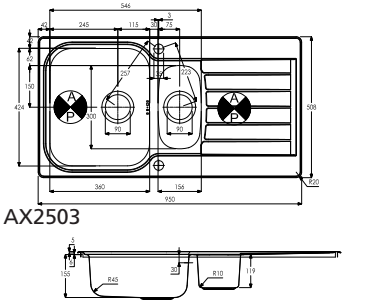

KODE STAINLESS STEEL INSET SINKS