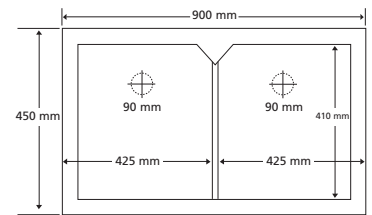

RF3364 £616.62
EXT - 920 x 560 x 205 mm
WASTE - KSC6 x 2 or FH02 x 2