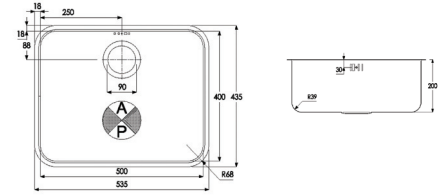

MATRIX R50 STAINLESS STEEL UNDERMOUNT SINKS

AW5015 £169.00
MATRIX R50 LARGE SINGLE BOWL
535 x 435 x 205 mm
BASE UNIT - 600mm
WASTE - 90mm Orbit Strainer
ACCESSORIES - AX2501, AX2502, AX2503

AW5016 £299.00
MATRIX R50 1.5 BOWL (RH MAIN BOWL)
572 x 450 x 205
BASE UNIT - 600mm
WASTE - 90mm Orbit Strainer
ACCESSORIES - AX1502, AX2501, AX3009, AX2502, AX2503

AW5017 £299.00
MATRIX R50 1.5 BOWL (LH MAIN BOWL)
572 x 450 x 205 mm
BASE UNIT - 600mm
WASTE - 90mm Orbit Strainer
ACCESSORIES - AX1502, AX2501, AX3009, AX2502, AX2503

AW5018 £349.00
MATRIX R50 1.75 BOWL
755 x 450 x 205 mm
BASE UNIT - 800mm
WASTE - 90mm Orbit Strainer
ACCESSORIES - AX2500, AX3009, AX2502, AX2503

APEX STAINLESS STEEL INSET SINKS

AW5047 £219.00
APEX SINGLE BOWL & DRAINER (REVERSIBLE)
1000 x 500 x 212 mm
BASE UNIT - 600mm
WASTE - 90mm Orbit Strainer
ACCESSORIES - AX2013, AX2500, AX2502, AX2503

AW5048 £269.00
APEX 1.5 BOWL & DRAINER (REVERSIBLE)
1000 x 500 x 196 mm
BASE UNIT - 600mm
WASTE - 90mm Orbit Strainer
ACCESSORIES - AX2013, AX2501, AX3011, AX2502, AX2503

For Abode Accessories please see page 15