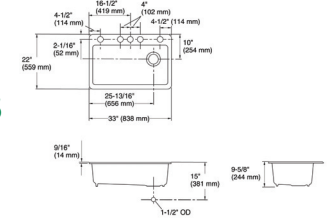

5871W-5UA3-7  
£975.07

**BISCUIT**

5871W-5UA3-96  
£975.07

**CAVIAR**

5871W-5UA3-FP  
£998.11

**CASHMERE**

5871W-5UA3-K4  
£998.11

**RIVERBY INSET (SMALL WITH ACCESSORIES)**