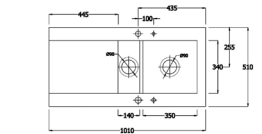

RI0015* £218.96

Reversible
EXT - 1010 x 510 mm
BASE UNIT - 800mm
WASTE - KSC4