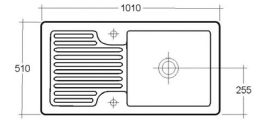

REGIS INSET SINKS

RI2490 £168.52

EXT - 575 x 370 x 170 mm
INT - 450 x 295 mm
WASTE - KSC6 or FH02
Integral Overflow

RI0001* £218.96

Reversible - right or left drainer available
EXT - 1010 x 510 mm
BASE UNIT - 800mm
WASTE - KSC4 - KSC3

Please note appliances cannot be fitted under this model - requires 1000mm Base Unit.

RD1001* SPECIAL OFFER £105 RRP £205.62

Right hand drainer
Left hand drainer also available
EXT - 1010 x 510 mm
BASE UNIT - 1000mm
WASTE - KSC3

Please note appliances cannot be fitted under this model - requires 1000mm Base Unit.

RD1015* SPECIAL OFFER £105 RRP £205.62

Left hand drainer only
EXT - 1010 x 510 mm
BASE UNIT - 1000mm
WASTE - KSC7 x 2

RI0015* £218.96

Reversible
EXT - 1010 x 510 mm
BASE UNIT - 800mm
WASTE - KSC4

RI0020* £342.13

965 x 505 mm
WASTE - KSC7 x 2

All sizes are nominal. Please take care when bespoke furniture is being made.
Wastes not included unless stated. *Tap hole drilled on request.