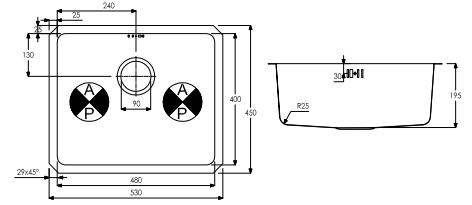

AW5003 £199.00
MATRIX R25 LARGE SINGLE BOWL
530 x 450 x 200 mm
BASE UNIT - 600mm
WASTE - 90mm Orbit Strainer
ACCESSORIES - AX2501, AX3013, AX2502, AX2503