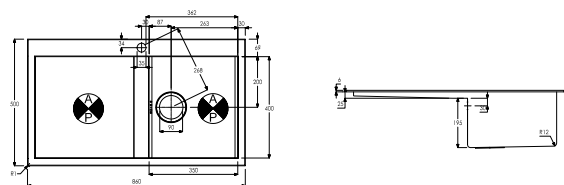

AW5024 £799.00
METRIK SINGLE BOWL & DRAINER (LH)
860 x 500 x 228 mm
BASE UNIT - 450mm
WASTE - 90mm Orbital Strainer
ACCESSORIES - AX2016, AX2501, AX3004, AX2502, AX2503, AX1500