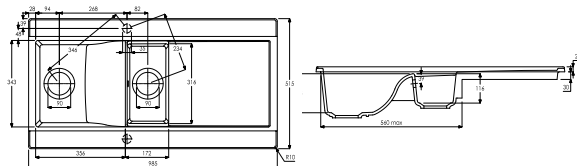

### AW1004 £399.00

TYDAL WHITE CERAMIC 1.5 Bowl & DRAINER

985 x 515 x 202 mm

BASE UNIT - 600mm

WASTE - 90mm Orbital Strainer

ACCESSORIES - AX2500, AX2009, AX2010, AX2012, AX3001, AX2502, AX2503