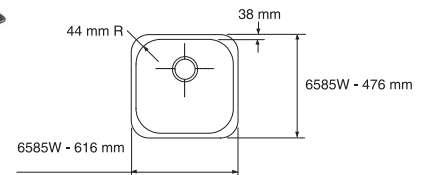

**6585W-58**  
£518.11

**6585W-FP**  
£550.94

**CASHMERE**

**6585W-K4**  
£550.94

**BLACK**

**6585-7**  
£516.98

**WHITE 6586W-0** £418.80

INT - 406 x 229 x 169 mm