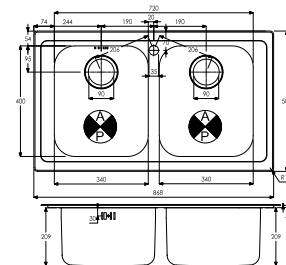

KODE STAINLESS STEEL INSET SINKS

AW5041(RH) / 5042(LH) £399.00

KODE DOUBLE BOWL 7 DRAINER
1167 x 507 x 231 mm
BASE UNIT - 800mm
WASTE - 90mm Orbit Strainer
ACCESSORIES - AX2013, AX2501, AX3005, AX2502, AX2503

AW5043 £369.00

KODE DOUBLE BOWL NO DRAINER
868 x 508 x 224 mm
BASE UNIT - 800mm
WASTE - 90mm Orbit Strainer
ACCESSORIES - AX3005, AX2502, AX2503

LOGIK STAINLESS STEEL INSET SINKS

AW5019 £899.00

LOGIK SINGLE BOWL RH DRAINER
897 x 510 x 223 mm
BASE UNIT - 500mm
WASTE - 90mm Orbital Strainer
ACCESSORIES - AX1501, AX2000, AX2001, AX2002, AX2500, AX2502, AX2503

AW5020 £899.00

LOGIK SINGLE BOWL LH DRAINER
897 x 510 x 223 mm
Minimum Base Unit - 500mm
Waste - 90mm Orbital Strainer
ACCESSORIES - AX1501, AX2000, AX2001, AX2002, AX2500, AX2502, AX2503

AW5021 £1299.00

LOGIK LARGE SINGLE BOWL
897 x 510 x 223 mm
Minimum Base Unit - 1000mm
Waste - 90mm Orbital Strainer
ACCESSORIES - AX1501, AX2000, AX2001, AX2002, AX2501, AX2502, AX2503

AW5022 £1299.00

LOGIK DOUBLE BOWL
897 x 510 x 223 mm
Minimum Base Unit - 1000mm
Waste - 90mm Orbital Strainer
ACCESSORIES - AX1501, AX2000, AX2001, AX2002, AX2501, AX2502, AX2503