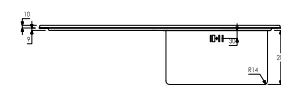

AW5020 £899.00

LOGIK SINGLE BOWL LH DRAINER
897 x 510 x 223 mm
Minimum Base Unit - 500mm
Waste - 90mm Orbital Strainer
ACCESSORIES - AX1501, AX2000, AX2001, AX2002, AX2500, AX2502, AX2503