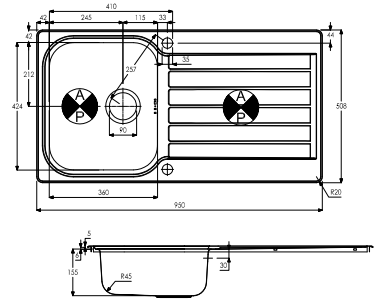

AW5050 £219.00
ARKA 1.5 BOWL & DRAINER (REVERSIBLE)
950 x 508 x 172 mm
BASE UNIT - 600mm
WASTE - 90mm Orbit Strainer
ACCESSORIES - AX2013, AX2501, AX3011, AX2502, AX2503