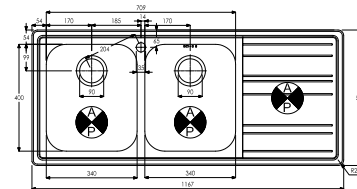

AW5041(RH) / 5042(LH) £399.00

KODE DOUBLE BOWL 7 DRAINER
1167 x 507 x 231 mm
BASE UNIT - 800mm
WASTE - 90mm Orbit Strainer
ACCESSORIES - AX2013, AX2501, AX3005, AX2502, AX2503

AW5043 £369.00

KODE DOUBLE BOWL NO DRAINER
868 x 508 x 224 mm
BASE UNIT - 800mm
WASTE - 90mm Orbit Strainer
ACCESSORIES - AX3005, AX2502, AX2503