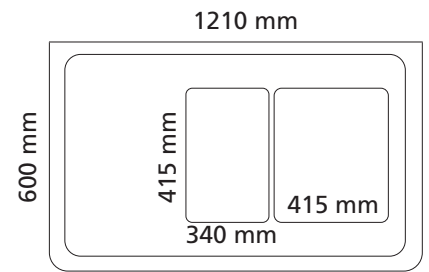

REGIS SIT ON SINKS & DRAINING BOARDS

RSO001 £410.66
EXT - 1000 x 600 mm
WASTE - included (chrome)

RSO002 £416.96
EXT - 1210 x 600 mm
WASTE - included (chrome)

CERAMIC FREE STANDING DRAINING BOARDS

RDC001 £199.94
EXT - 540 x 460 x 40 mm

RDC002 £199.94
EXT - 540 x 460 x 40 mm

Wastes not included unless stated. *Tap hole drilled on request.