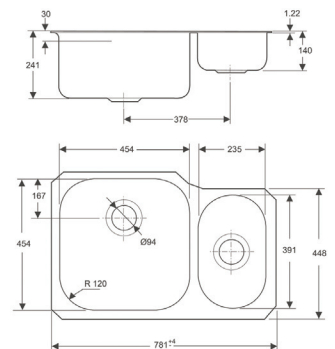

Icerocks are pictured without overflows but will have overflows for the UK (except 3339, 3341 and 3325B-L)