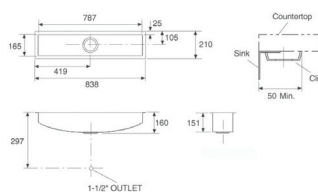

## ICEROCK TROUGH

3179W-NA £648.00

EXT - 559 x 210 x 133 mm  
BASE UNIT - 800 mm  
WASTE - KSC8

3187W-NA £960.00

EXT - 838 x 210 x 160 mm  
BASE UNIT - 1000 mm  
WASTE - KSC8

3188W-NA £1093.00

EXT - 1092 x 210 x 160 mm  
BASE UNIT - 1200 mm  
WASTE - KSC8