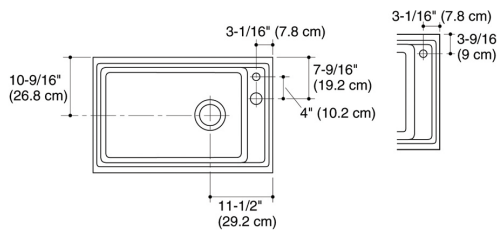

CASHMERE

6410-1-K4
£810.28