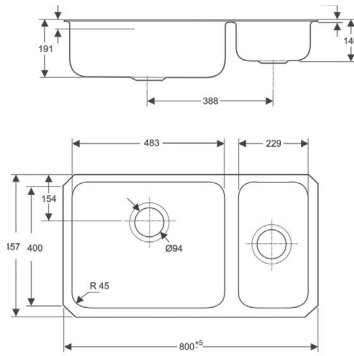

## ICEROCK

**3339W-NA** £294.00

INT - 292 mm  
BASE UNIT - 400 mm  
WASTE - KSC8

**3341W-NA** £403.09

INT - 381 mm  
BASE UNIT - 500 mm  
WASTE - KSC8

**3352W-NA** £876.00

EXT - 800 x 457 mm  
BASE UNIT - 1000 mm  
WASTE - KSC1 x 2