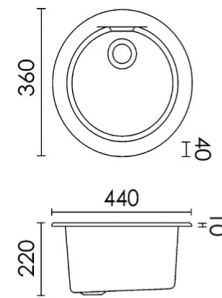

ACCESSORIES