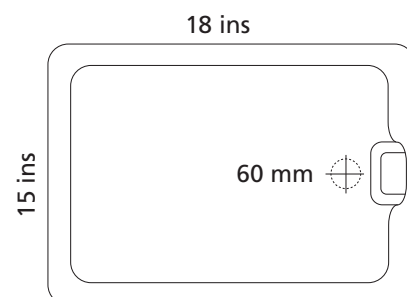

Wastes not included unless stated.