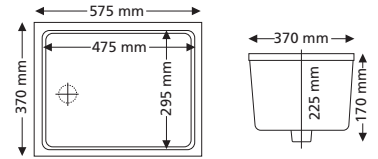

**RDC001** £199.94  
 EXT - 540 x 460 x 40 mm

**RDC002** £199.94  
 EXT - 540 x 460 x 40 mm

Wastes not included unless stated. \*Tap hole drilled on request.

REGIS INSET SINKS

**RI2490** £168.52

EXT - 575 x 370 x 170 mm  
 INT - 450 x 295 mm  
 WASTE - KSC6 or FH02  
 Integral Overflow