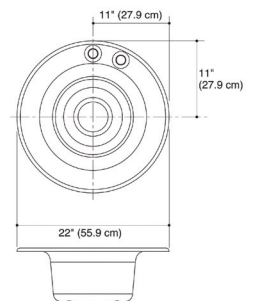

THUNDER GREY

6490-2-58
£781.20

CAVIAR

6490-2-FP
£798.13

CASHMERE

6490-2-K4
£798.13

For Kohler Accessories please see pages 33 & 34