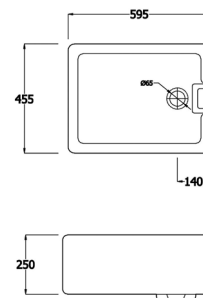

## WHITEHAVEN

6638-ST  
£184.46

**NEW!**

**REGIS BELFAST BELLES**

**RB0001** £212.75  
 Metric (Domestic Quality)  
 EXT - 595 x 455 x 255 mm  
 WASTE - KSC6 or FH03

**RB0003** £333.90  
 Belfast for waste disposal  
 EXT - 30" x 18" x 10" (760 x 460 x 255 mm)  
 No overflow and 90mm waste outlet  
 WASTE - KSC7