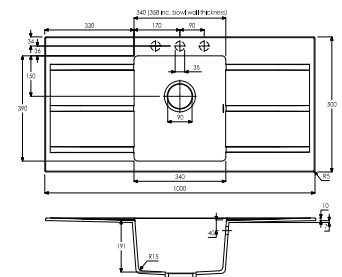

MATRIX RO STAINLESS STEEL UNDERMOUNT SINKS