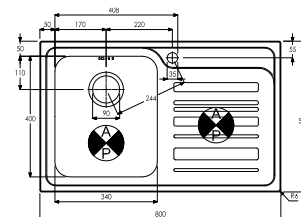

**AW5045 £229.00**

ZENITH SINGLE BOWL & DRAINER (RH)

800 x 500 x 217 mm

BASE UNIT - 450mm

WASTE - 90mm Orbital Strainer

ACCESSORIES - AX2014, AX2500, AX2502, AX2503, AX3008

**AW5046 £229.00**

ZENITH SINGLE BOWL & DRAINER (LH)