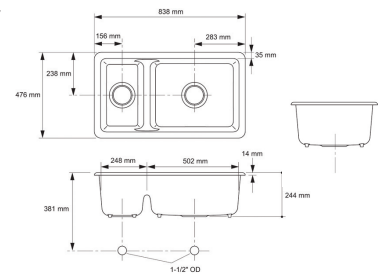

THUNDER GREY

6625-58
£819.90

CAVIAR

6625-FP
£841.34

CASHMERE

6625-K4
£841.34

RIVERBY INSET (LARGE WITH ACCESSORIES)

WASTE - KSC1