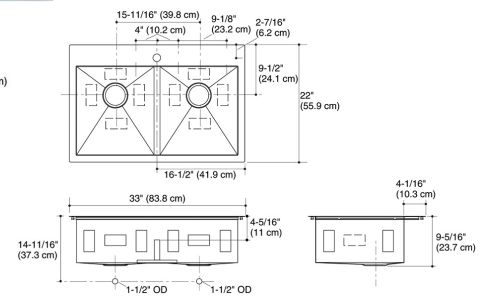

3820-1-NA £601.00

EXT - 838 x 559 mm
BASE UNIT - 900 mm
WASTE - KSC8 x 2