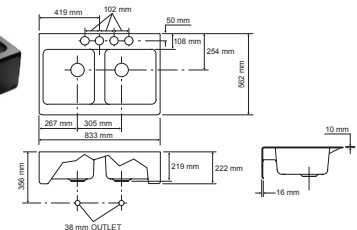

BLACK

6534-4U-7
£1980.43