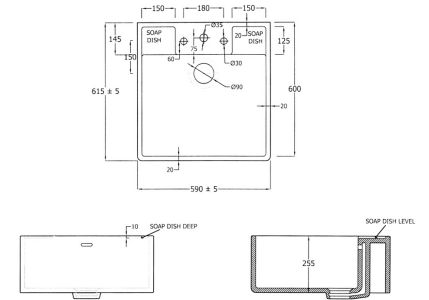

Wastes not included unless stated.

REGIS FARMHOUSE SINGLE BOWL SINKS

**RF0595** £205.82  
 EXT - 595 x 475 x 225 mm  
 WASTE - KSC3

**RF0620** £299.00  
 EXT - 595 x 620 x 255 mm  
 WASTE - KSC3

**RF4096** £331.88  
 EXT - 610 x 400 x 200 mm  
 WASTE - KSC7