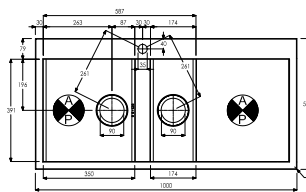

## METRIK STAINLESS STEEL INSET SINKS

**AW5025 £899.00**

METRIK 1.5 BOWL & DRAINER (RH)

810 x 500 x 228 mm

BASE UNIT - 800mm

WASTE - 90mm Orbital Strainer

ACCESSORIES - AX1500, AX2016, AX2501, AX2502, AX2503, AX3004