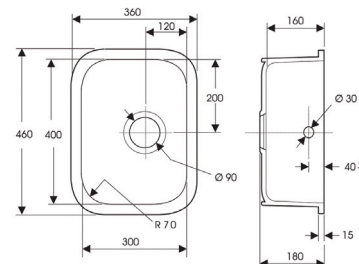

**19941W** £303.00

EXT - 310 x 460 mm  
BASE UNIT - 500 mm  
WASTE - KSC1

**19942W** £282.91

EXT - 210 x 360 mm  
BASE UNIT - 300 mm  
WASTE - KSC8