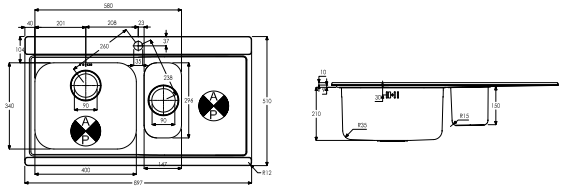

AW5035 £379.00
MAXIM 1.5 BOWL & DRAINER (RH)
897 x 510 x 223 mm
BASE UNIT - 800mm
WASTE - 90mm Orbital Strainer
ACCESSORIES - AX1502, AX2000, AX2001, AX2002, AX3003, AX2502, AX2503