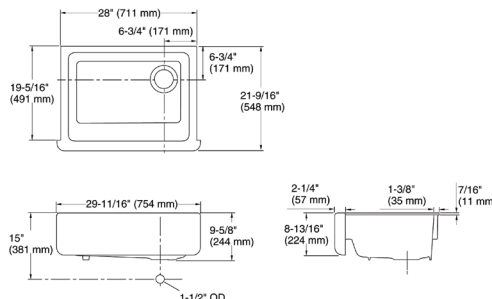

WHITEHAVEN APRON FRONT SINGLE BOWL

WASTE - KSC8

WHITE 6487-0 £1321.34

BLACK

6487-7
£1479.79

BISCUIT

6487-96
£1479.79

CAVIAR

6487-FP
£1515.79

CASHMERE

6487-K4
£1515.79