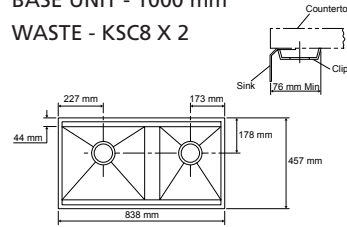

## ICEROCK TROUGH

3179W-NA £648.00

EXT - 559 x 210 x 133 mm  
BASE UNIT - 800 mm  
WASTE - KSC8

3187W-NA £960.00

EXT - 838 x 210 x 160 mm  
BASE UNIT - 1000 mm  
WASTE - KSC8

3188W-NA £1093.00

EXT - 1092 x 210 x 160 mm  
BASE UNIT - 1200 mm  
WASTE - KSC8