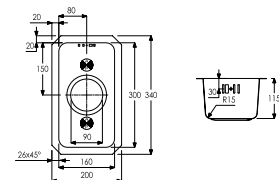

AW5002 £179.00
MATRIX R25 MAIN BOWL (400mm)
390 x 450 x 190 mm
BASE UNIT - 450mm
WASTE - 90mm Orbit Strainer
ACCESSORIES - AX2501, AX3012, AX2502, AX2503