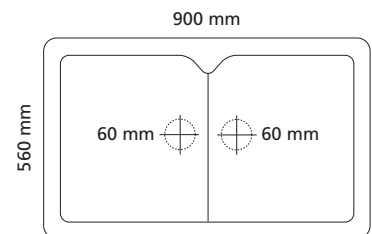

All sizes are nominal. Please take care when bespoke furniture is being made.
Wastes not included unless stated. *Tap hole drilled on request.