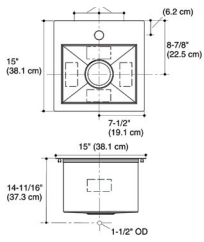

VAULT

3840-1-NA £313.00

BASE UNIT - 400 mm
WASTE - KSC8