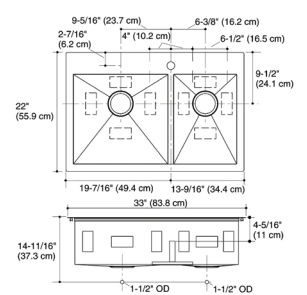

3823-1-NA £601.00

EXT - 838 x 559 mm
BASE UNIT - 900 mm
WASTE - KSC8 x 2