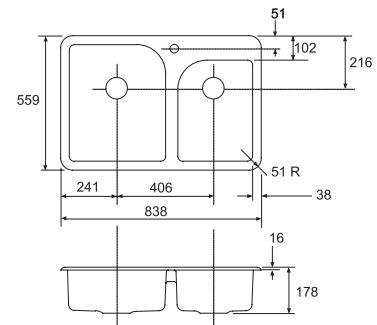

EFFICIENCY

5948W-1-0 £619.04

EXT - 838 x 559 mm
BASE UNIT - 1000 mm
WASTE - KSC8 x 2