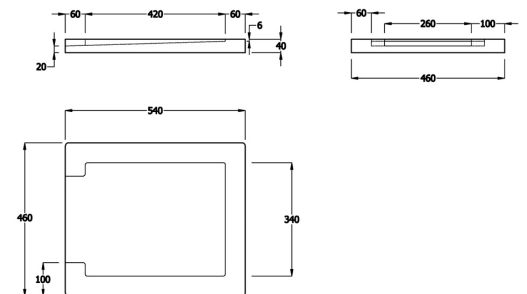

Wastes not included unless stated. *Tap hole drilled on request.