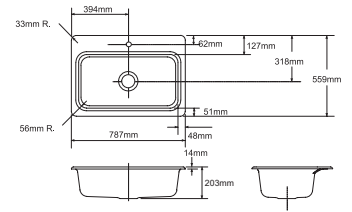

### BAKERSFIELD

**INSET 5832W-1-0** £734.40

BASE UNIT - 800 mm

**UNDERMOUNT 5832W-5U-0** £734.40

BASE UNIT - 1000 mm

EXT - 787 x 559 x 219 mm

WASTE - KSC1