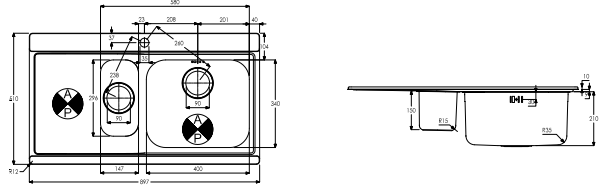

AW5036 £379.00
MAXIM 1.5 BOWL & DRAINER (LH)
897 x 510 x 223 mm
BASE UNIT - 800mm
WASTE - 90mm Orbital Strainer
ACCESSORIES - AX1502, AX2000, AX2001, AX2002, AX3003, AX2502, AX2503