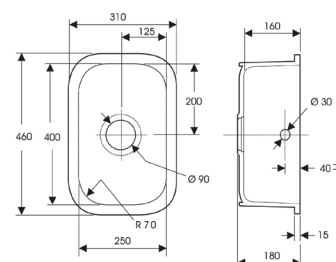

**19941W** £303.00

EXT - 310 x 460 mm  
BASE UNIT - 500 mm  
WASTE - KSC1

**19942W** £282.91

EXT - 210 x 360 mm  
BASE UNIT - 300 mm  
WASTE - KSC8