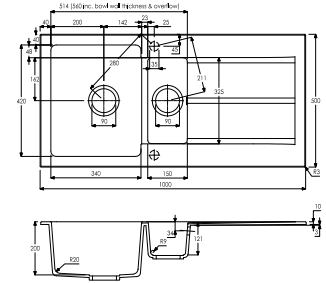

AW3007 £339.00
ZERO SINGLE BOWL & DRAINER
(REVERSIBLE)
1000 x 500 x 220 mm
BASE UNIT - 600mm
WASTE - 90mm Orbit Strainer
ACCESSORIES - AX2017, AX2500, AX2502, AX2503