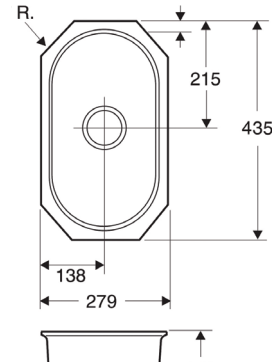

WASTE - KSC1

**3338W £341.00**

INT - 390 x 235 x 140 mm

BASE UNIT - 400 mm

WASTE - KSC1