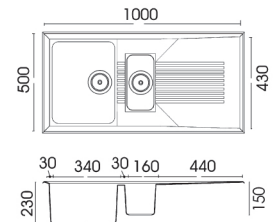

400

SIR400 £799

WASTE - electronic draining included
ACCESSORIES - 26, 27, 28

TEKNO

AVAILABLE IN VITROTEK (VTK) COLOURS BLACK (-86) OLD WHITE (-92) WHITE (-96) SILVER (-97)
METALTEK (MTK) COLOURS GHISA (-70) RAME (-72) TITANIUM (-73)
GRANITEK (GTK) COLOURS AVENA (-51) B.ANTICO (-62) TITANO (-68)

480

WASTE - ACCESSORY 21
ACCESSORIES - 2, 4, 5, 21, 24

475

WASTE - ACCESSORY 21
ACCESSORIES - 2, 4, 5, 21, 24

450

TEK450 VTK £549
TEK450 MTK £379
TEK450 GTK £379

WASTE - ACCESSORY 21
ACCESSORIES - 2, 4, 5, 21, 24

400

WASTE - ACCESSORY 21
ACCESSORIES - 2, 4, 5, 21, 24