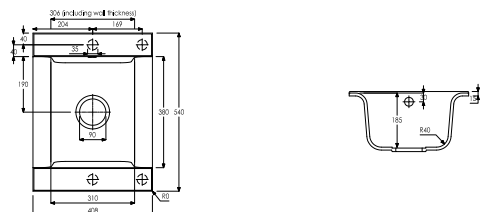

### AW3004 £249.00

ASPEKT SINGLE BOWL (REVERSIBLE)

408 x 540 x 205 mm

BASE UNIT - 450mm

WASTE - 90mm Orbit Strainer

ACCESSORIES - AX2015, AX2502, AX2503

For Abode Accessories please see page 15

**AW3005 £319.00**  
 ZERO 1.5 BOWL (REVERSIBLE)  
 600 x 500 x 220 mm  
 BASE UNIT - 600mm  
 WASTE - 90mm Orbit Strainer  
 ACCESSORIES - AX2017, AX2502, AX2503