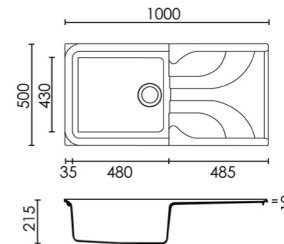

EGO AVAILABLE IN METALTEK (MTK) COLOURS - GHISA (-70) RAME (-72) TITANIUM (-73)
GRANITEK (GTK) COLOURS AVENA (-51) B.ANTICO (-62) TITANO (-68)

480

EGO480 MTK £319
EGO480 GTK £319
WASTE - ACCESSORY 21
ACCESSORIES - 4, 5, 17, 21, 24

475

EGO475 MTK £349
EGO475 GTK £349
WASTE - ACCESSORY 21
ACCESSORIES - 4, 5, 17, 21, 24

450

EGO450 MTK £349
EGO450 GTK £349
WASTE - ACCESSORY 21
ACCESSORIES - 4, 5, 17, 21, 24

400

EGO400 MTK £299
EGO400 GTK £299
WASTE - ACCESSORY 21
ACCESSORIES - 4, 5, 17, 21, 24

QUADRA COMPOSITE UNDERMOUNT SINKS

QUADRA AVAILABLE IN METALTEK (MTK) COLOUR GHISA (-70)
GRANITEK (GTK) COLOURS B.ANTICO (-62) TITANO (-68)

150

QUA150 MTK £339
QUA150 GTK £339
WASTE - ACCESSORY 21
ACCESSORIES - 17, 21