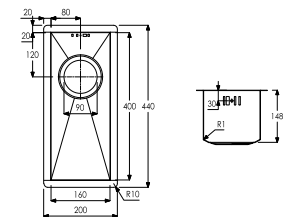

AW5008 £249.00
MATRIX RO MAIN BOWL (400mm)
380 x 438 x 205 mm
BASE UNIT - 450mm
WASTE - 90mm Orbit Strainer
ACCESSORIES - AX2501, AX3006, AX2502, AX2503