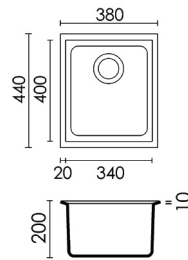

QUADRA 105

QUA105 MTK £279
QUA150 GTK £279
WASTE - ACCESSORY 21
ACCESSORIES - 17, 21

100

QUA100 MTK £249
QUA100 GTK £249
WASTE - ACCESSORY 21
ACCESSORIES - 17, 21

50

QUA50 MTK £179
QUA50 GTK £179
WASTE - ACCESSORY 21
ACCESSORIES - 21

FOX AVAILABLE IN METALTEK (MTK) COLOURS GHISA (-70) AND GRANITEK (GTK) COLOURS B.ANTICO (-62) OR TITANO (-68)

FOX001 MTK £229
FOX001 GTK £229
WASTE - ACCESSORY 21
ACCESSORIES - 9, 15, 16

ACCESSORIES