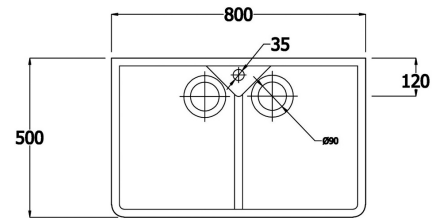

**REGIS FARMHOUSE SINKS**

**RF3383** £453.02  
 770 x 510 x 205 mm  
 WASTE - KSC5 or FH01 3

**FARMHOUSE DOUBLE BOWL SINKS**

**RF0800\*** £317.72  
 EXT - 800 x 490 x 220 mm  
 WASTE - KSC7 x 2

**RF4095\*** £539.48  
 EXT - 900 x 450 x 200 mm  
 WASTE - KSC7 x 2