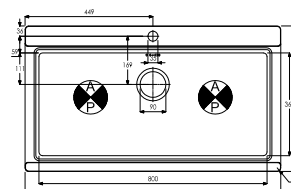

AW5021 £1299.00

LOGIK LARGE SINGLE BOWL
897 x 510 x 223 mm
Minimum Base Unit - 1000mm
Waste - 90mm Orbital Strainer
ACCESSORIES - AX1501, AX2000, AX2001, AX2002, AX2501, AX2502, AX2503