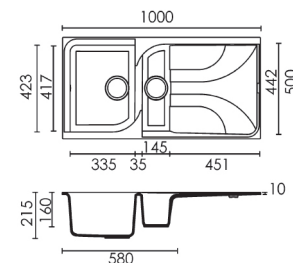

EGO AVAILABLE IN METALTEK (MTK) COLOURS - GHISA (-70) RAME (-72) TITANIUM (-73)
GRANITEK (GTK) COLOURS AVENA (-51) B.ANTICO (-62) TITANO (-68)

480

EGO480 MTK £319
EGO480 GTK £319
WASTE - ACCESSORY 21
ACCESSORIES - 4, 5, 17, 21, 24

475

EGO475 MTK £349
EGO475 GTK £349
WASTE - ACCESSORY 21
ACCESSORIES - 4, 5, 17, 21, 24

450

EGO450 MTK £349
EGO450 GTK £349
WASTE - ACCESSORY 21
ACCESSORIES - 4, 5, 17, 21, 24

400

EGO400 MTK £299
EGO400 GTK £299
WASTE - ACCESSORY 21
ACCESSORIES - 4, 5, 17, 21, 24

QUADRA COMPOSITE UNDERMOUNT SINKS

QUADRA AVAILABLE IN METALTEK (MTK) COLOUR GHISA (-70)
GRANITEK (GTK) COLOURS B.ANTICO (-62) TITANO (-68)

150

QUA150 MTK £339
QUA150 GTK £339
WASTE - ACCESSORY 21
ACCESSORIES - 17, 21