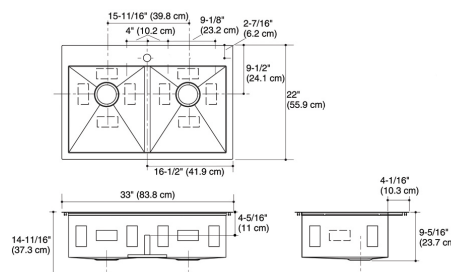

3839-1-NA £651.00

EXT - 838 x 559 mm
BASE UNIT - 900 mm
WASTE - KSC8 x 2