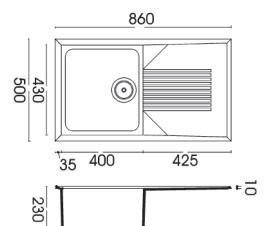

400

SIR400 £799

WASTE - electronic draining included
ACCESSORIES - 26, 27, 28

TEKNO

AVAILABLE IN VITROTEK (VTK) COLOURS BLACK (-86) OLD WHITE (-92) WHITE (-96) SILVER (-97)
METALTEK (MTK) COLOURS GHISA (-70) RAME (-72) TITANIUM (-73)
GRANITEK (GTK) COLOURS AVENA (-51) B.ANTICO (-62) TITANO (-68)

480

WASTE - ACCESSORY 21
ACCESSORIES - 2, 4, 5, 21, 24

475

WASTE - ACCESSORY 21
ACCESSORIES - 2, 4, 5, 21, 24

450

TEK450 VTK £549
TEK450 MTK £379
TEK450 GTK £379

WASTE - ACCESSORY 21
ACCESSORIES - 2, 4, 5, 21, 24

400

WASTE - ACCESSORY 21
ACCESSORIES - 2, 4, 5, 21, 24