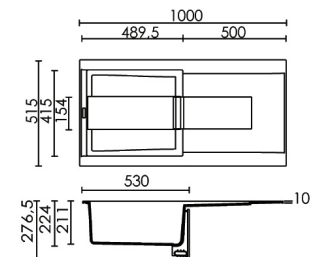

DOGMA - AVAILABLE IN VITROTEK COLOURS - BLACK (-86) OR WHITE (-96)

100

DOG100 £1599
BASE UNIT - 900mm
WASTE - electronic draining included

90

DOG090 £1199
BASE UNIT - 900mm
WASTE - electronic draining included

SIREX - AVAILABLE IN VITROTEK COLOURS - BLACK (-86) WHITE (-96) OLD WHITE (-92) OR SILVER (-97)

480

SIR480 £869
WASTE - electronic draining included
ACCESSORIES - 26, 27, 28

475

SIR475 £899
WASTE - electronic draining included
ACCESSORIES - 26, 27, 28

450

SIR450 £899
WASTE - electronic draining included
ACCESSORIES - 26, 27, 28