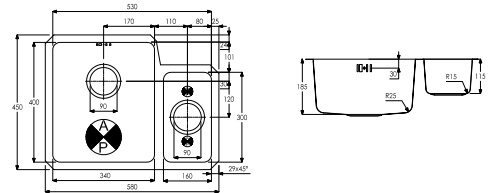

AW5005 £329.00
MATRIX R25 1.5 BOWL (LH MAIN BOWL)
580 x 450 x 190 mm
BASE UNIT - 600mm
WASTE - 90mm Orbit Strainer
ACCESSORIES - AX2501, AX3012, AX2502, AX2503