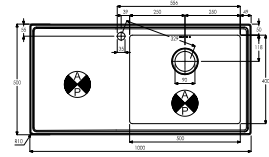

WASTE - 90mm Orbit Strainer

ACCESSORIES - AX2016, AX2501, AX3007, AX2502, AX2503

**AW5028 £549.00**

THEOREM SINGLE BOWL & DRAINER (LH)

1000 x 500 x 220 mm

BASE UNIT - 600mm

WASTE - 90mm Orbit Strainer

ACCESSORIES - AX2016, AX2501, AX3007, AX2502, AX2503