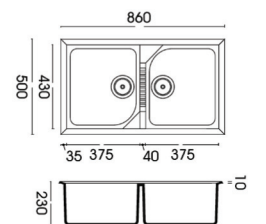

400

SIR400 £799

WASTE - electronic draining included
ACCESSORIES - 26, 27, 28

TEKNO

AVAILABLE IN VITROTEK (VTK) COLOURS BLACK (-86) OLD WHITE (-92) WHITE (-96) SILVER (-97)
METALTEK (MTK) COLOURS GHISA (-70) RAME (-72) TITANIUM (-73)
GRANITEK (GTK) COLOURS AVENA (-51) B.ANTICO (-62) TITANO (-68)

480

WASTE - ACCESSORY 21
ACCESSORIES - 2, 4, 5, 21, 24

475

WASTE - ACCESSORY 21
ACCESSORIES - 2, 4, 5, 21, 24

450

TEK450 VTK £549
TEK450 MTK £379
TEK450 GTK £379

WASTE - ACCESSORY 21
ACCESSORIES - 2, 4, 5, 21, 24

400

WASTE - ACCESSORY 21
ACCESSORIES - 2, 4, 5, 21, 24