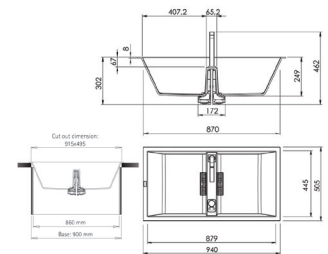

DOGMA - AVAILABLE IN VITROTEK COLOURS - BLACK (-86) OR WHITE (-96)

100

DOG100 £1599
BASE UNIT - 900mm
WASTE - electronic draining included

90

DOG090 £1199
BASE UNIT - 900mm
WASTE - electronic draining included

SIREX - AVAILABLE IN VITROTEK COLOURS - BLACK (-86) WHITE (-96) OLD WHITE (-92) OR SILVER (-97)

480

SIR480 £869
WASTE - electronic draining included
ACCESSORIES - 26, 27, 28

475

SIR475 £899
WASTE - electronic draining included
ACCESSORIES - 26, 27, 28

450

SIR450 £899
WASTE - electronic draining included
ACCESSORIES - 26, 27, 28