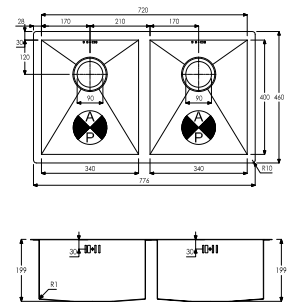

MATRIX R25 STAINLESS STEEL UNDERMOUNT SINKS