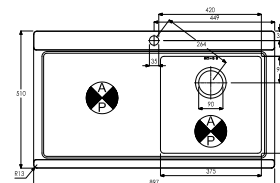

AW5020 £899.00

LOGIK SINGLE BOWL LH DRAINER
897 x 510 x 223 mm
Minimum Base Unit - 500mm
Waste - 90mm Orbital Strainer
ACCESSORIES - AX1501, AX2000, AX2001, AX2002, AX2500, AX2502, AX2503