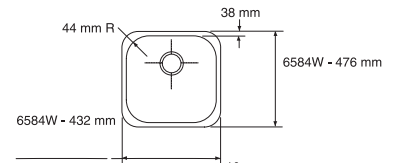

**CASHMERE**

**6584W-K4**  
£463.58

**WHITE 6585W-0** £516.98

INT - 533 x 406 x 201 mm

BASE UNIT - 800 mm

WASTE - KSC1

**BISCUIT THUNDER GREY CAVIAR**

**6585-96**  
£516.98