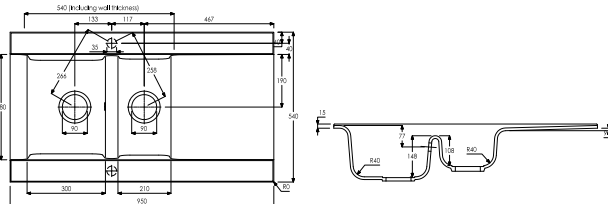

### AW3003 £319.00

ASPEKT 1.5 BOWL (REVERSIBLE)

636 x 540 x 205 mm

BASE UNIT - 600mm

WASTE - 90mm Orbit Strainer

ACCESSORIES - AX2015, AX2502, AX2503