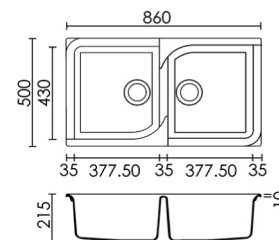

EGO AVAILABLE IN METALTEK (MTK) COLOURS - GHISA (-70) RAME (-72) TITANIUM (-73)
GRANITEK (GTK) COLOURS AVENA (-51) B.ANTICO (-62) TITANO (-68)

480

EGO480 MTK £319
EGO480 GTK £319
WASTE - ACCESSORY 21
ACCESSORIES - 4, 5, 17, 21, 24

475

EGO475 MTK £349
EGO475 GTK £349
WASTE - ACCESSORY 21
ACCESSORIES - 4, 5, 17, 21, 24

450

EGO450 MTK £349
EGO450 GTK £349
WASTE - ACCESSORY 21
ACCESSORIES - 4, 5, 17, 21, 24

400

EGO400 MTK £299
EGO400 GTK £299
WASTE - ACCESSORY 21
ACCESSORIES - 4, 5, 17, 21, 24

QUADRA COMPOSITE UNDERMOUNT SINKS

QUADRA AVAILABLE IN METALTEK (MTK) COLOUR GHISA (-70)
GRANITEK (GTK) COLOURS B.ANTICO (-62) TITANO (-68)

150

QUA150 MTK £339
QUA150 GTK £339
WASTE - ACCESSORY 21
ACCESSORIES - 17, 21