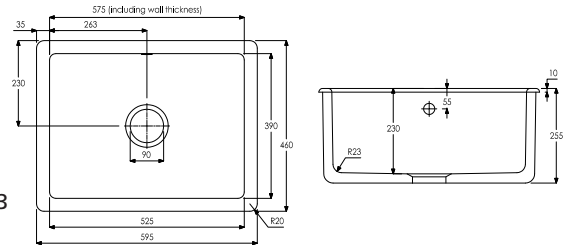

AW1010 £369.00
Matrix CR25 1.5 Bowl
548 x 500 x 225 mm
BASE UNIT - 600mm
WASTE - 90mm Orbital Strainer
ACCESSORIES - AX2501, AZ3000, AX2502, AX2503