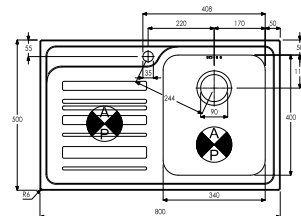

METRIK STAINLESS STEEL INSET SINKS

AW5025 £899.00

METRIK 1.5 BOWL & DRAINER (RH)

810 x 500 x 228 mm

BASE UNIT - 800mm

WASTE - 90mm Orbital Strainer

ACCESSORIES - AX1500, AX2016, AX2501, AX2502, AX2503, AX3004

AW5026 £899.00

METRIK 1.5 BOWL & DRAINER (LH)

810 x 500 x 228 mm

BASE UNIT - 800mm

WASTE - 90mm Orbital Strainer

ACCESSORIES - AX1500, AX2016, AX2501, AX2502, AX2503, AX3004

ZENITH STAINLESS STEEL INSET SINKS

AW5044 £299.00

ZENITH OFFSET 1.5 BOWL & DRAINER (REVERSIBLE)

1000 x 500 x 213 mm

BASE UNIT - 600mm

WASTE - 90mm Orbital Strainer

ACCESSORIES - AX1502, AX2014, AX2501, AX2502, AX2503, AX3008

AW5045 £229.00

ZENITH SINGLE BOWL & DRAINER (RH)

800 x 500 x 217 mm

BASE UNIT - 450mm

WASTE - 90mm Orbital Strainer

ACCESSORIES - AX2014, AX2500, AX2502, AX2503, AX3008

AW5046 £229.00

ZENITH SINGLE BOWL & DRAINER (LH)

800 x 500 x 217 mm

BASE UNIT - 450mm

WASTE - 90mm Orbital Strainer

ACCESSORIES - AX2014, AX2500, AX2502, AX2503, AX3008