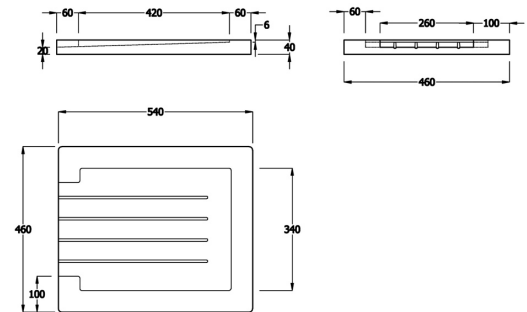

RDC002 £199.94
EXT - 540 x 460 x 40 mm