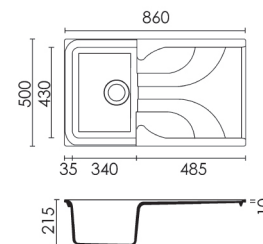

EGO AVAILABLE IN METALTEK (MTK) COLOURS - GHISA (-70) RAME (-72) TITANIUM (-73)
GRANITEK (GTK) COLOURS AVENA (-51) B.ANTICO (-62) TITANO (-68)

480

EGO480 MTK £319
EGO480 GTK £319
WASTE - ACCESSORY 21
ACCESSORIES - 4, 5, 17, 21, 24

475

EGO475 MTK £349
EGO475 GTK £349
WASTE - ACCESSORY 21
ACCESSORIES - 4, 5, 17, 21, 24

450

EGO450 MTK £349
EGO450 GTK £349
WASTE - ACCESSORY 21
ACCESSORIES - 4, 5, 17, 21, 24

400

EGO400 MTK £299
EGO400 GTK £299
WASTE - ACCESSORY 21
ACCESSORIES - 4, 5, 17, 21, 24

QUADRA COMPOSITE UNDERMOUNT SINKS

QUADRA AVAILABLE IN METALTEK (MTK) COLOUR GHISA (-70)
GRANITEK (GTK) COLOURS B.ANTICO (-62) TITANO (-68)

150

QUA150 MTK £339
QUA150 GTK £339
WASTE - ACCESSORY 21
ACCESSORIES - 17, 21