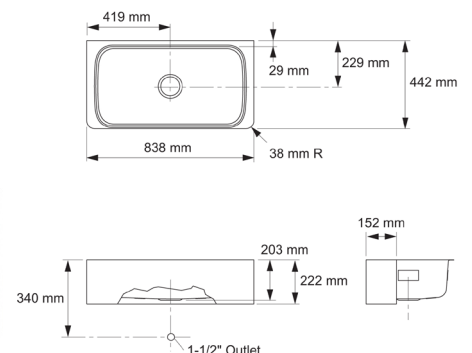

**3839-1-NA £651.00**

EXT - 838 x 559 mm  
BASE UNIT - 900 mm  
WASTE - KSC8 x 2

**3823-1-NA £601.00**

EXT - 838 x 559 mm  
BASE UNIT - 900 mm  
WASTE - KSC8 x 2

**VERITY**

**3086B £843.60**

EXT - 838 x 442 mm  
BASE UNIT - 1000 mm  
WASTE - KSC8