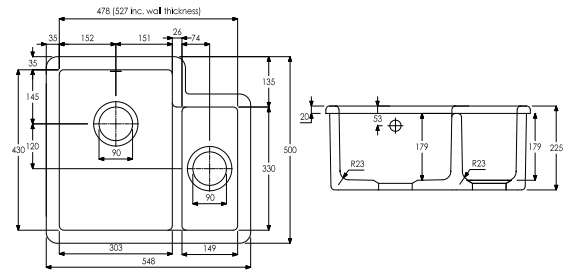

TYDAL INSET SINKS