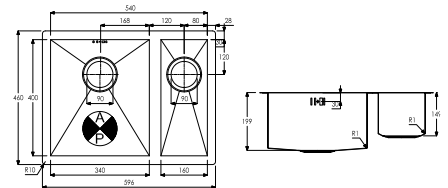

AW5012 £499.00
MATRIX R0 DOUBLE BOWL
776 x 460 x 205 mm
BASE UNIT - 800mm
WASTE - 90mm Orbit Strainer
ACCESSORIES - AX1503, AX2501, AX3006, AX2502, AX2503