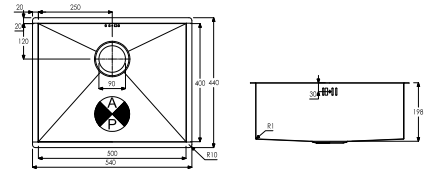

AW5009 £269.00
MATRIX R0 LARGE SINGLE HALF BOWL
540 x 440 x 205 mm
BASE UNIT - 600mm
WASTE - 90mm Orbit Strainer
ACCESSORIES - AX1503, AX2501, AX3007, AX2502, AX2503

AW5010 £439.00
MATRIX R0 1.5 bowl (RH main bowl)
596 x 460 x 205 mm
BASE UNIT - 600mm
WASTE - 90mm Orbit Strainer
ACCESSORIES - AX1503, AX2501, AX3006, AX2502, AX2503