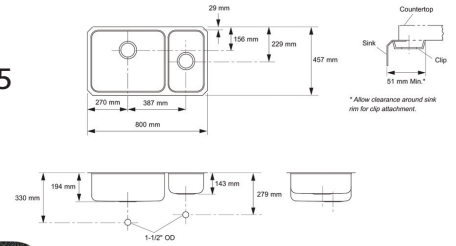

KOHLER ICEROCK STAINLESS STEEL SINKS

ICEROCK

3339W-NA £294.00

INT - 292 mm
BASE UNIT - 400 mm
WASTE - KSC8

3341W-NA £403.09

INT - 381 mm
BASE UNIT - 500 mm
WASTE - KSC8

3352W-NA £876.00

EXT - 800 x 457 mm
BASE UNIT - 1000 mm
WASTE - KSC1 x 2

3352B-L-NA £831.85

EXT - 800 x 457 mm
BASE UNIT - 1000 mm
WASTE - KSC8 x 2

3356W-NA £915.04

EXT - 892 x 511 mm
BASE UNIT - 1000 mm
WASTE: KSC1 X 2

3351W £882.00

EXT - 800 x 457 mm
BASE UNIT - 1000 mm
WASTE: KSC1 X 2

3350W-NA £876.00

EXT - 800 x 457 mm
BASE UNIT - 1000 mm
WASTE: KSC1 X 2

3355W-NA £846.80

EXT - 781 x 511 mm
BASE UNIT - 1000 mm
WASTE: KSC1 X 2

Icerocks are pictured without overflows but will have overflows for the UK (except 3339, 3341 and 3325B-L)