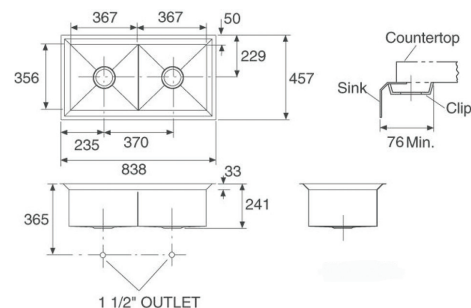

## POISE

**3387W-NA** £952.80

EXT - 838 x 457 mm  
BASE UNIT - 1000 mm  
WASTE - KSC1

**3388W-NA** £1036.96

EXT - 838 x 457 mm  
BASE UNIT - 1000 mm  
WASTE - KSC8 x 2

**3389W-NA** £1036.96

EXT - 838 x 457 mm  
BASE UNIT - 1000 mm  
WASTE - KSC8 X 2