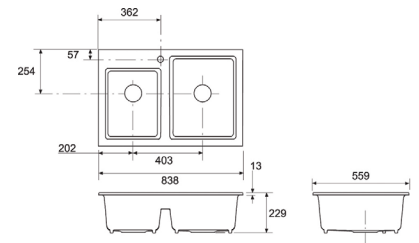

### CLARITY

**INSET 5813W-1-0** £744.20

EXT - 838 x 559 mm

BASE UNIT - 1000 mm

WASTE - KSC8 x 2

**UNDERMOUNT 5814W-4U-0** £744.20

EXT - 838 x 559 mm

WASTE - KSC8 x 2