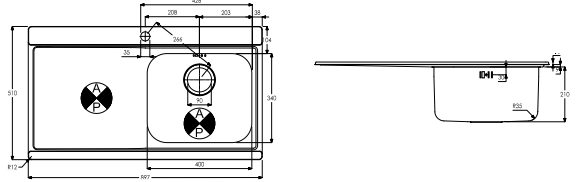

AW5034 £279.00
MAXIM SINGLE BOWL & DRAINER (LH)
897 x 510 x 223 mm
BASE UNIT - 500mm
WASTE - 90mm Orbital Strainer
ACCESSORIES - AX2000, AX2001, AX2002, AX2500, AX3003, AX2502, AX2503