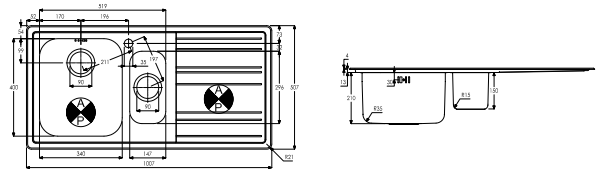

AW5040 £349.00
KODE 1.5 BOWL & DRAINER (LH)
1007 x 507 x 230 mm
BASE UNIT - 600mm
WASTE - 90mm Orbit Strainer
ACCESSORIES - AX1502, AX2013, AX2501, AX3005, AX2502