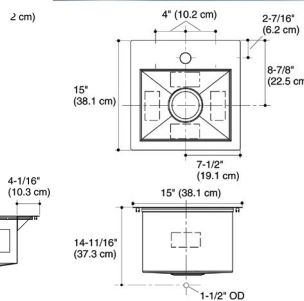

3822-1-NA £435.00

EXT - 191 x 381 mm
BASE UNIT - 600 mm
WASTE - KSC8