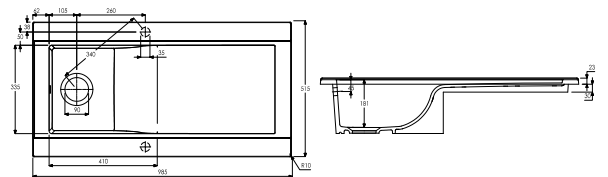

For Abode Accessories please see page 15