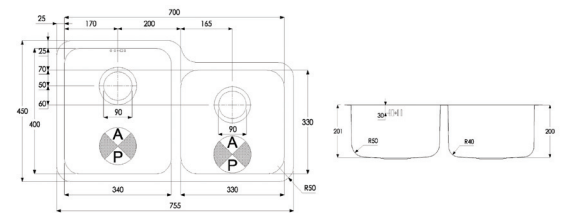

AW5018 £349.00
MATRIX R50 1.75 BOWL
755 x 450 x 205 mm
BASE UNIT - 800mm
WASTE - 90mm Orbit Strainer
ACCESSORIES - AX2500, AX3009, AX2502, AX2503