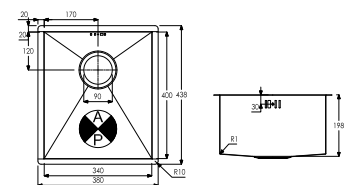

**AW5007 £209.00**  
 MATRIX RO SINGLE HALF BOWL  
 200 x 440 x 155 mm  
 BASE UNIT - 450mm  
 WASTE - 90mm Orbit Strainer  
 ACCESSORIES - AX1503, AX2501, AX2502, AX2503

**AW5008 £249.00**  
 MATRIX RO MAIN BOWL (400mm)  
 380 x 438 x 205 mm  
 BASE UNIT - 450mm  
 WASTE - 90mm Orbit Strainer  
 ACCESSORIES - AX2501, AX3006, AX2502, AX2503