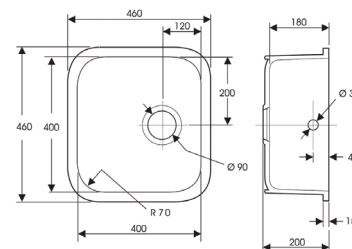

19940W £349.00

EXT - 360 x 460 mm
BASE UNIT - 500 mm
WASTE - KSC1