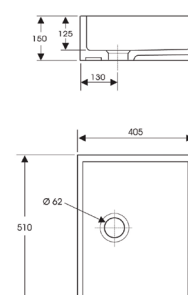

For Kohler Accessories please see pages 33 & 34