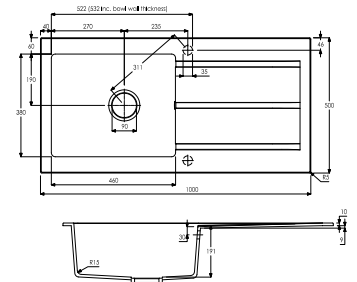

AW3008 £399.00
ZERO SINGLE BOWL & DOUBLE
DRAINER
1000 x 500 x 220 mm
BASE UNIT - 450mm
WASTE - 90mm Orbit Strainer
ACCESSORIES - AX2017, AX2502, AX2503