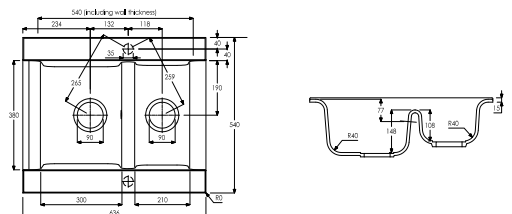

### AW3003 £319.00

ASPEKT 1.5 BOWL (REVERSIBLE)

636 x 540 x 205 mm

BASE UNIT - 600mm

WASTE - 90mm Orbit Strainer

ACCESSORIES - AX2015, AX2502, AX2503