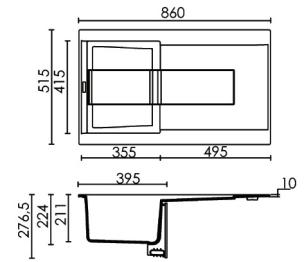

400

SIR400 £799

WASTE - electronic draining included
ACCESSORIES - 26, 27, 28

TEKNO

AVAILABLE IN VITROTEK (VTK) COLOURS BLACK (-86) OLD WHITE (-92) WHITE (-96) SILVER (-97)
METALTEK (MTK) COLOURS GHISA (-70) RAME (-72) TITANIUM (-73)
GRANITEK (GTK) COLOURS AVENA (-51) B.ANTICO (-62) TITANO (-68)

480

WASTE - ACCESSORY 21
ACCESSORIES - 2, 4, 5, 21, 24

475

WASTE - ACCESSORY 21
ACCESSORIES - 2, 4, 5, 21, 24

450

TEK450 VTK £549
TEK450 MTK £379
TEK450 GTK £379

WASTE - ACCESSORY 21
ACCESSORIES - 2, 4, 5, 21, 24

400

WASTE - ACCESSORY 21
ACCESSORIES - 2, 4, 5, 21, 24