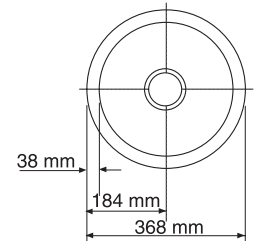

CAVIAR

6588W-FP
£428.14

CASHMERE

6588W-K4
£428.14

IRON TONES SMART DIVIDE

EXT - 838 x 476 mm
BASE UNIT - 1000 mm
WASTE - KSC8 x 2