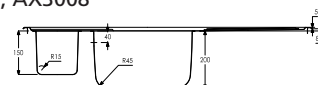

## ZENITH STAINLESS STEEL INSET SINKS

**AW5044 £299.00**

ZENITH OFFSET 1.5 BOWL & DRAINER (REVERSIBLE)

1000 x 500 x 213 mm

BASE UNIT - 600mm

WASTE - 90mm Orbital Strainer

ACCESSORIES - AX1502, AX2014, AX2501, AX2502, AX2503, AX3008