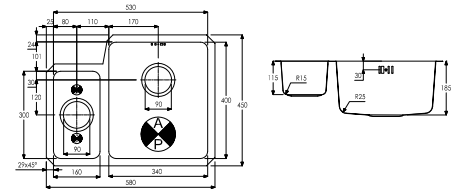

AW5004 £329.00
MATRIX R25 1.5 BOWL (RH MAIN BOWL)
580 x 450 x 190 mm
BASE UNIT - 600mm
WASTE - 90mm Orbit Strainer
ACCESSORIES - AX2501, AX3012, AX2502, AX2503