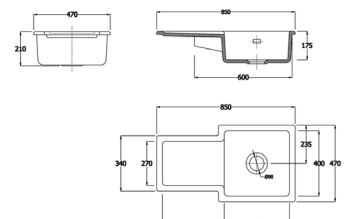

**RU0850** £286.80  
850 x 470 mm  
WASTE - KSC3

Wastes not included unless stated. \*Accessories not included.

**Product Code**

**Product Description**

72070904	Single Lever tap with pull-out spray	£604.43
72090101	Waterstation - sink only	£1508.53
	Waterstation - sink, frame, cupboard, bin & set FAS- S(wood)	£6180.64
	Waterstation - sink, frame, cupboard, bin & set FAS- S(wood) & tap	£6785.06
	Waterstation- sink, support frame, cupboard & bin	£5620.64
	Waterstation- sink with frame	£1609.61
72090201	S/steel round inset c/w handle for 1/2 bowl	£48.06
72090203	Set of stainless steel bowls & colander	£126.66
72090301	1/6 S/steel insert tray	£124.79
72090302	1/6 S/steel insert tray perforated	£109.02
72090405	1/6 cutting board Mahogany	£61.20
72090409	1/6 cutting board c/w cutouts Mahogany	£56.81
72090413	Mahogany cutting board 1/12 c/w 2 cutouts	£49.46
FAS-SM	Full accessory set- stainless & wood (Mahogany)	£559.99