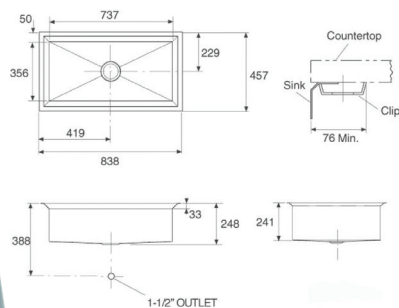

KOHLER ICEROCK STAINLESS STEEL SINKS

POISE

3387W-NA £952.80

EXT - 838 x 457 mm
BASE UNIT - 1000 mm
WASTE - KSC1