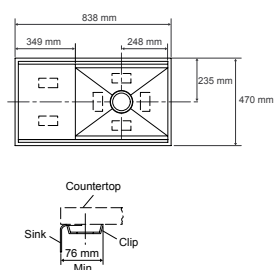

3761-NA £1892.00

Supplied with accessories included
EXT - 1143 x 470 mm
BASE UNIT - 1200 mm
WASTE - KSC8