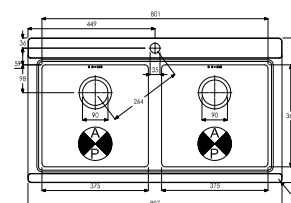

AW5022 £1299.00

LOGIK DOUBLE BOWL
897 x 510 x 223 mm
Minimum Base Unit - 1000mm
Waste - 90mm Orbital Strainer
ACCESSORIES - AX1501, AX2000, AX2001, AX2002, AX2501, AX2502, AX2503