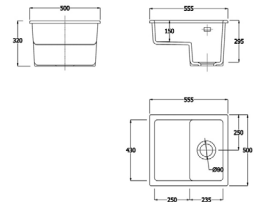

RU0620 £299.28
Inset or Undermount
Pre-Drilled for Monobloc if Surface Mounted
EXT - 620 x 525 x 230 mm
WASTE - KSC7