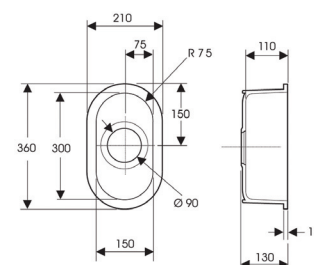

**19941W** £303.00

EXT - 310 x 460 mm  
BASE UNIT - 500 mm  
WASTE - KSC1

**19942W** £282.91

EXT - 210 x 360 mm  
BASE UNIT - 300 mm  
WASTE - KSC8