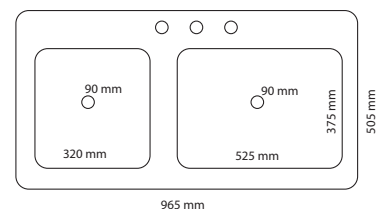

All sizes are nominal. Please take care when bespoke furniture is being made.
Wastes not included unless stated. *Tap hole drilled on request.