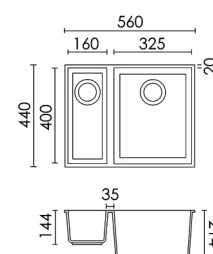

EGO AVAILABLE IN METALTEK (MTK) COLOURS - GHISA (-70) RAME (-72) TITANIUM (-73)
GRANITEK (GTK) COLOURS AVENA (-51) B.ANTICO (-62) TITANO (-68)

480

EGO480 MTK £319
EGO480 GTK £319
WASTE - ACCESSORY 21
ACCESSORIES - 4, 5, 17, 21, 24

475

EGO475 MTK £349
EGO475 GTK £349
WASTE - ACCESSORY 21
ACCESSORIES - 4, 5, 17, 21, 24

450

EGO450 MTK £349
EGO450 GTK £349
WASTE - ACCESSORY 21
ACCESSORIES - 4, 5, 17, 21, 24

400

EGO400 MTK £299
EGO400 GTK £299
WASTE - ACCESSORY 21
ACCESSORIES - 4, 5, 17, 21, 24

QUADRA COMPOSITE UNDERMOUNT SINKS

QUADRA AVAILABLE IN METALTEK (MTK) COLOUR GHISA (-70)
GRANITEK (GTK) COLOURS B.ANTICO (-62) TITANO (-68)

150

QUA150 MTK £339
QUA150 GTK £339
WASTE - ACCESSORY 21
ACCESSORIES - 17, 21