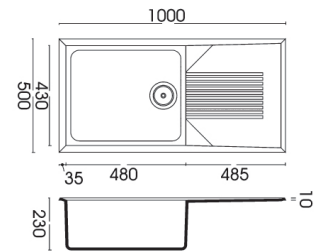

400

SIR400 £799

WASTE - electronic draining included
ACCESSORIES - 26, 27, 28

TEKNO

AVAILABLE IN VITROTEK (VTK) COLOURS BLACK (-86) OLD WHITE (-92) WHITE (-96) SILVER (-97)
METALTEK (MTK) COLOURS GHISA (-70) RAME (-72) TITANIUM (-73)
GRANITEK (GTK) COLOURS AVENA (-51) B.ANTICO (-62) TITANO (-68)

480

WASTE - ACCESSORY 21
ACCESSORIES - 2, 4, 5, 21, 24

475

WASTE - ACCESSORY 21
ACCESSORIES - 2, 4, 5, 21, 24

450

TEK450 VTK £549
TEK450 MTK £379
TEK450 GTK £379

WASTE - ACCESSORY 21
ACCESSORIES - 2, 4, 5, 21, 24

400

WASTE - ACCESSORY 21
ACCESSORIES - 2, 4, 5, 21, 24