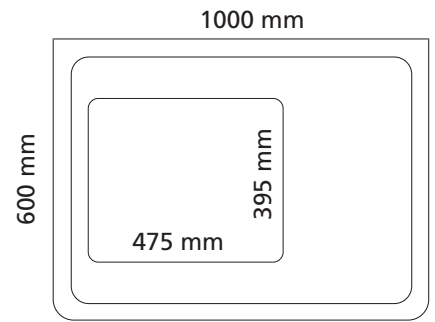

RSO002 £416.96
EXT - 1210 x 600 mm
WASTE - included (chrome)