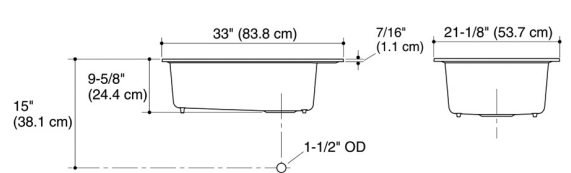

CASHMERE

6410-1-K4
£810.28