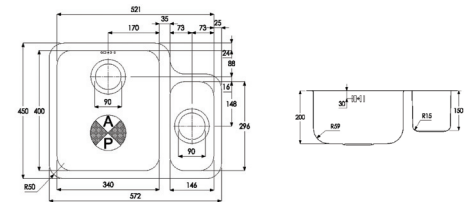

AW5017 £299.00
MATRIX R50 1.5 BOWL (LH MAIN BOWL)
572 x 450 x 205 mm
BASE UNIT - 600mm
WASTE - 90mm Orbit Strainer
ACCESSORIES - AX1502, AX2501, AX3009, AX2502, AX2503