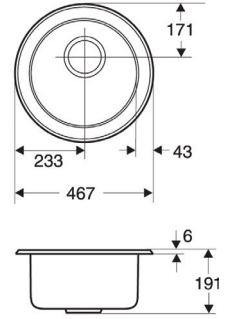

## ICEROCK

**3339W-NA** £294.00

INT - 292 mm  
BASE UNIT - 400 mm  
WASTE - KSC8

**3341W-NA** £403.09

INT - 381 mm  
BASE UNIT - 500 mm  
WASTE - KSC8

**3352W-NA** £876.00

EXT - 800 x 457 mm  
BASE UNIT - 1000 mm  
WASTE - KSC1 x 2