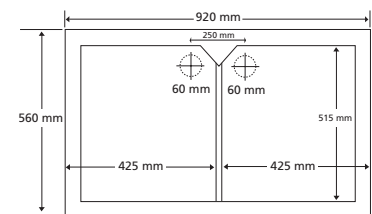

RB0005 £446.75
EXT - 900 x 560 x 250 mm
WASTE - included