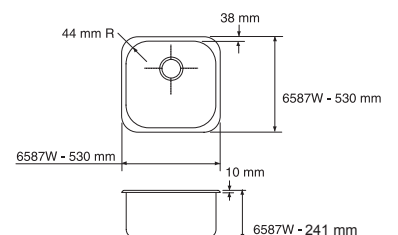

For Kohler Accessories please see pages 33 & 34