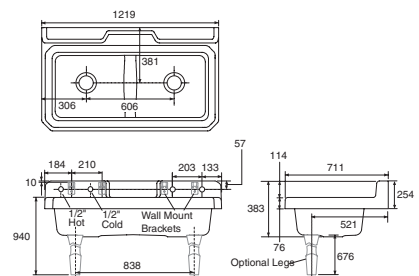

HARBORVIEW

6607W-4 £3124.80

EXT - 1219 x 711 mm
WASTE - KSC8 x 2