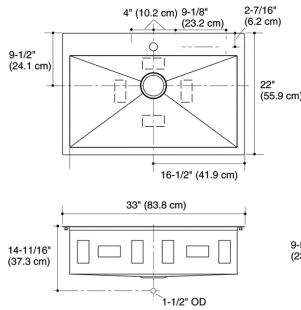

3821-1-NA £526.00

EXT - 838 x 559 mm
BASE UNIT - 900 mm
WASTE - KSC8