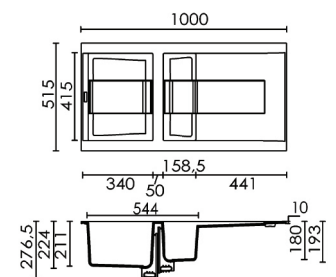

DOGMA - AVAILABLE IN VITROTEK COLOURS - BLACK (-86) OR WHITE (-96)

100

DOG100 £1599
BASE UNIT - 900mm
WASTE - electronic draining included

90

DOG090 £1199
BASE UNIT - 900mm
WASTE - electronic draining included

SIREX - AVAILABLE IN VITROTEK COLOURS - BLACK (-86) WHITE (-96) OLD WHITE (-92) OR SILVER (-97)

480

SIR480 £869
WASTE - electronic draining included
ACCESSORIES - 26, 27, 28

475

SIR475 £899
WASTE - electronic draining included
ACCESSORIES - 26, 27, 28

450

SIR450 £899
WASTE - electronic draining included
ACCESSORIES - 26, 27, 28