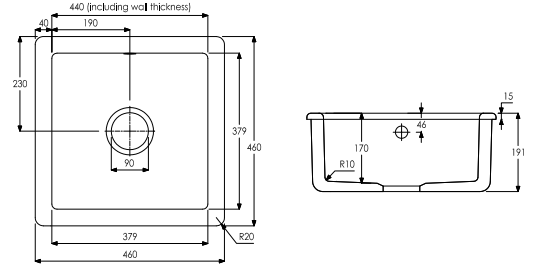

### SUNDRY

CARRIAGE CHARGES AND CARE NOTICE	63
----------------------------------	----

ALL PRICES ARE INCLUSIVE OF VAT AT THE APPROPRIATE RATE. ALL SIZES QUOTED ARE NOMINAL.

**AW1008 £339.00**  
 Matrix CR25 SINGLE BOWL  
 460 x 460 x 191 mm  
 BASE UNIT - 500mm  
 WASTE - 90mm Orbital Strainer  
 ACCESSORIES - AX2501, AX2502, AX2503