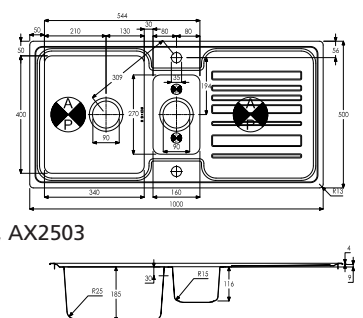

For Abode Accessories please see page 15