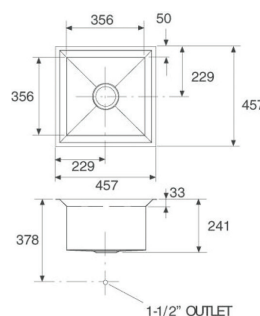

KOHLER ICEROCK STAINLESS STEEL SINKS

POISE

3387W-NA £952.80

EXT - 838 x 457 mm
BASE UNIT - 1000 mm
WASTE - KSC1

3388W-NA £1036.96

EXT - 838 x 457 mm
BASE UNIT - 1000 mm
WASTE - KSC8 x 2

3389W-NA £1036.96

EXT - 838 x 457 mm
BASE UNIT - 1000 mm
WASTE - KSC8 X 2

3391W-NA £780.00

EXT - 457 x 459 mm
BASE UNIT - 600 mm
WASTE - KSC1

STAGES

3760-NA £1652.00

Supplied with accessories included
EXT - 838 x 470 mm
BASE UNIT - 1000 mm
WASTE - KSC8

3761-NA £1892.00

Supplied with accessories included
EXT - 1143 x 470 mm
BASE UNIT - 1200 mm
WASTE - KSC8

For Kohler Accessories please see pages 33 & 34