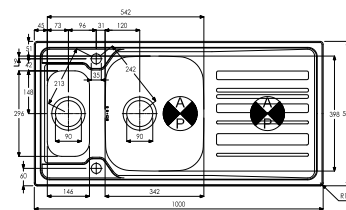

## ZENITH STAINLESS STEEL INSET SINKS

**AW5044 £299.00**

ZENITH OFFSET 1.5 BOWL & DRAINER (REVERSIBLE)

1000 x 500 x 213 mm

BASE UNIT - 600mm

WASTE - 90mm Orbital Strainer

ACCESSORIES - AX1502, AX2014, AX2501, AX2502, AX2503, AX3008