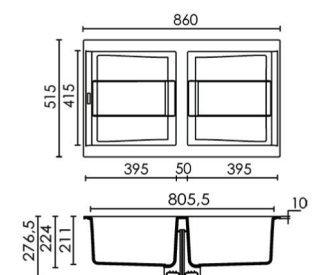

DOGMA - AVAILABLE IN VITROTEK COLOURS - BLACK (-86) OR WHITE (-96)

100

DOG100 £1599
BASE UNIT - 900mm
WASTE - electronic draining included

90

DOG090 £1199
BASE UNIT - 900mm
WASTE - electronic draining included

SIREX - AVAILABLE IN VITROTEK COLOURS - BLACK (-86) WHITE (-96) OLD WHITE (-92) OR SILVER (-97)

480

SIR480 £869
WASTE - electronic draining included
ACCESSORIES - 26, 27, 28

475

SIR475 £899
WASTE - electronic draining included
ACCESSORIES - 26, 27, 28

450

SIR450 £899
WASTE - electronic draining included
ACCESSORIES - 26, 27, 28