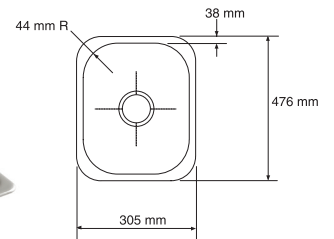

**CAVIAR**

**6586W-FP**  
£439.34

**CASHMERE**

**6586W-K4**  
£439.34

**WHITE 6587W-0** £575.80

INT - 457 x 457 x 251 mm

BASE UNIT - 600 mm

WASTE - KSC1