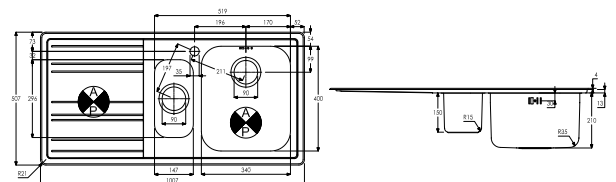

For Abode Accessories please see page 15