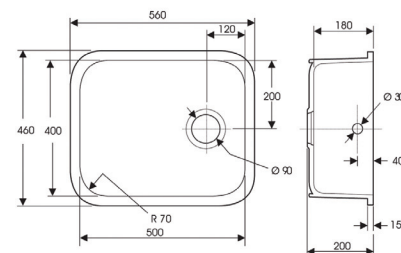

19939W £410.00

EXT - 460 x 460 mm
BASE UNIT - 600 mm
WASTE - KSC1