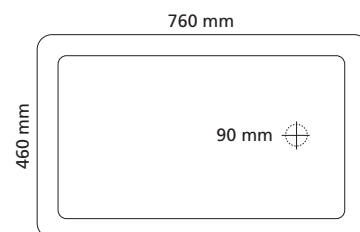

## WHITEHAVEN

6638-ST  
£184.46

**NEW!**

**REGIS BELFAST BELLES**

**RB0001** £212.75  
 Metric (Domestic Quality)  
 EXT - 595 x 455 x 255 mm  
 WASTE - KSC6 or FH03

**RB0003** £333.90  
 Belfast for waste disposal  
 EXT - 30" x 18" x 10" (760 x 460 x 255 mm)  
 No overflow and 90mm waste outlet  
 WASTE - KSC7