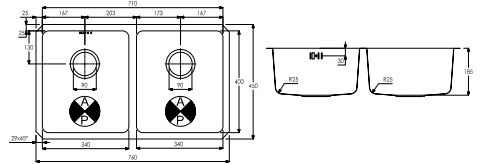

AW5006 £379.00
MATRIX R25 DOUBLE BOWL
760 x 450 x 190 mm
BASE UNIT - 800mm
WASTE - 90mm Orbit Strainer
ACCESSORIES - AX2501, AX3012, AX2502, AX2503