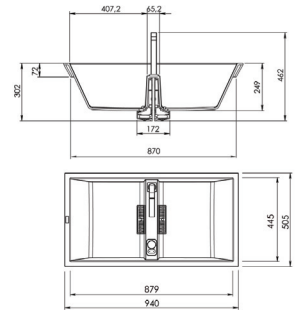

DOGMA - AVAILABLE IN VITROTEK COLOURS - BLACK (-86) OR WHITE (-96)

100

DOG100 £1599
BASE UNIT - 900mm
WASTE - electronic draining included

90

DOG090 £1199
BASE UNIT - 900mm
WASTE - electronic draining included

SIREX - AVAILABLE IN VITROTEK COLOURS - BLACK (-86) WHITE (-96) OLD WHITE (-92) OR SILVER (-97)

480

SIR480 £869
WASTE - electronic draining included
ACCESSORIES - 26, 27, 28

475

SIR475 £899
WASTE - electronic draining included
ACCESSORIES - 26, 27, 28

450

SIR450 £899
WASTE - electronic draining included
ACCESSORIES - 26, 27, 28