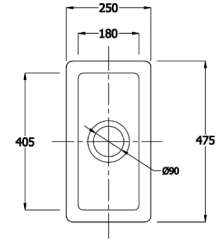

RU0450 £218.34
Inset or Undermount
EXT - 450 x 475 x 200 mm
WASTE - KSC3