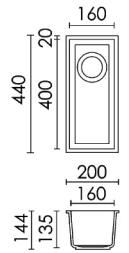

FOX AVAILABLE IN METALTEK (MTK) COLOURS GHISA (-70) AND GRANITEK (GTK) COLOURS B.ANTICO (-62) OR TITANO (-68)