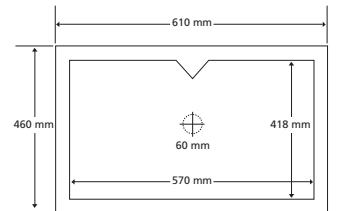

RF0012 £315.00
REVERSIBLE - either fluted or shaker style front
EXT - 755 x 455 x 255 mm
WASTE - KSC7