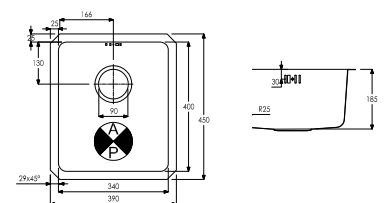

For Abode Accessories please see page 15