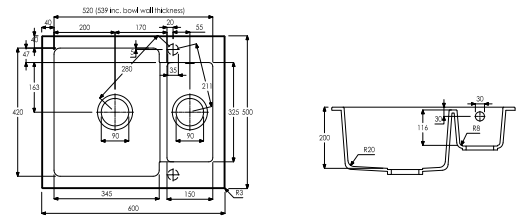

### AW3004 £249.00

ASPEKT SINGLE BOWL (REVERSIBLE)

408 x 540 x 205 mm

BASE UNIT - 450mm

WASTE - 90mm Orbit Strainer

ACCESSORIES - AX2015, AX2502, AX2503

For Abode Accessories please see page 15

**AW3005 £319.00**  
 ZERO 1.5 BOWL (REVERSIBLE)  
 600 x 500 x 220 mm  
 BASE UNIT - 600mm  
 WASTE - 90mm Orbit Strainer  
 ACCESSORIES - AX2017, AX2502, AX2503