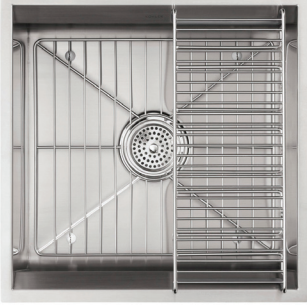

KOHLER STAINLESS STEEL SINKS

8 DEGREE

3673-NA £805.37

WASTE - KSC8

3671-NA £721.20

457 x 457 x 259 mm
BASE UNIT - 600 mm
WASTE - KSC8