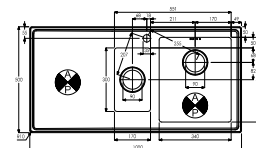

AW5032 £649.00

THEOREM OFFSET 1.5 BOWL & DRAINER (LH)

1000 x 500 x 220 mm

BASE UNIT - 600mm

WASTE - 90mm Orbit Strainer

ACCESSORIES - AX2016, AX1503, AX2501 AX3006, AX2502, AX2503