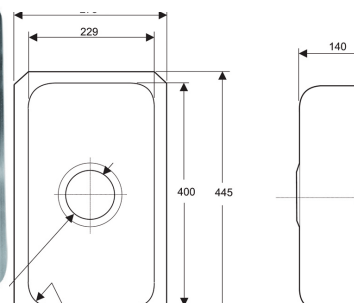

3333W £349.00

INT - 400 x 229 x 140 mm

BASE UNIT - 400 mm

WASTE - KSC1