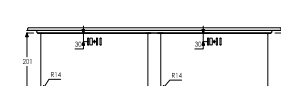

AW5022 £1299.00

LOGIK DOUBLE BOWL
897 x 510 x 223 mm
Minimum Base Unit - 1000mm
Waste - 90mm Orbital Strainer
ACCESSORIES - AX1501, AX2000, AX2001, AX2002, AX2501, AX2502, AX2503