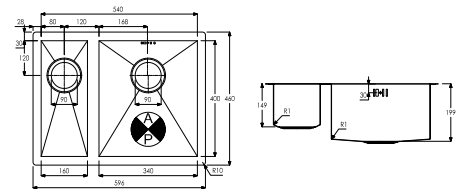

AW5011 £439.00
MATRIX R0 1.5 bowl (LH main bowl)
596 x 460 x 205 mm
BASE UNIT - 600mm
WASTE - 90mm Orbit Strainer
ACCESSORIES - AX1503, AX2501, AX3006, AX2502, AX2503