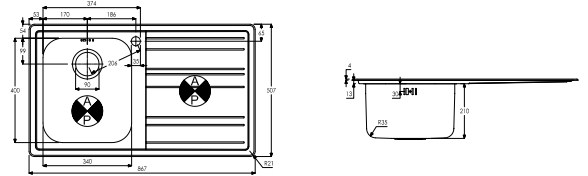

AW5038 £249.00
KODE SINGLE BOWL & DRAINER (LH)
867 x 507 x 230 mm
BASE UNIT - 450mm
WASTE - 90mm Orbit Strainer
ACCESSORIES - AX2013, AX2501, AX3005, AX2502, AX2503