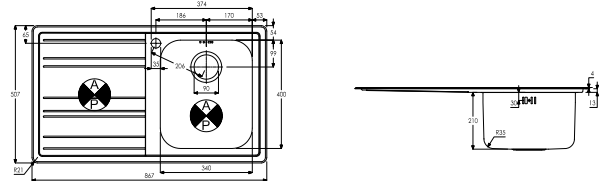

AW5039 £349.00
KODE 1.5 BOWL & DRAINER (RH)
1007 x 507 x 230 mm
BASE UNIT - 600mm
WASTE - 90mm Orbit Strainer
ACCESSORIES - AX1502, AX2013, AX2501, AX3005, AX2502