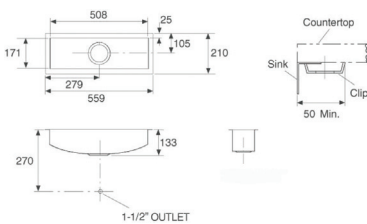

## ICEROCK TROUGH

3179W-NA £648.00

EXT - 559 x 210 x 133 mm  
BASE UNIT - 800 mm  
WASTE - KSC8

3187W-NA £960.00

EXT - 838 x 210 x 160 mm  
BASE UNIT - 1000 mm  
WASTE - KSC8

3188W-NA £1093.00

EXT - 1092 x 210 x 160 mm  
BASE UNIT - 1200 mm  
WASTE - KSC8