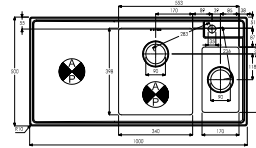

AW5030 £649.00

THEOREM OFFSET 1.5 BOWL & DRAINER (LH)

1000 x 500 x 220 mm

BASE UNIT - 600mm

WASTE - 90mm Orbit Strainer

ACCESSORIES - AX2016, AX1503, AX2501, AX3006, AX2502, AX2503