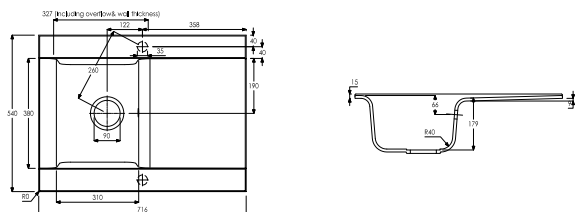

### AW3001 £319.00

ASPEKT SINGLE BOWL & DRAINER

716 x 540 x 205 mm

BASE UNIT - 450mm

WASTE - 90mm Orbit Strainer

ACCESSORIES - AX2015, AX2500, AX2502, AX2503