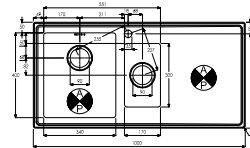

AW5031 £649.00

THEOREM OFFSET 1.5 BOWL & DRAINER (RH)

1000 x 500 x 220 mm

BASE UNIT - 600mm

WASTE - 90mm Orbit Strainer

ACCESSORIES - AX2016, AX1503, AX2501, AX3006, AX2502, AX2503