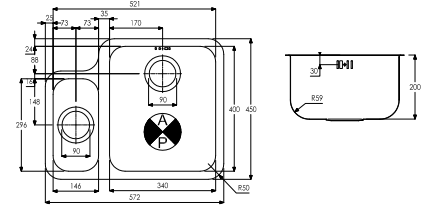

AW5016 £299.00
MATRIX R50 1.5 BOWL (RH MAIN BOWL)
572 x 450 x 205
BASE UNIT - 600mm
WASTE - 90mm Orbit Strainer
ACCESSORIES - AX1502, AX2501, AX3009, AX2502, AX2503