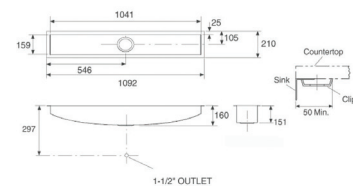

## ICEROCK TROUGH

3179W-NA £648.00

EXT - 559 x 210 x 133 mm  
BASE UNIT - 800 mm  
WASTE - KSC8

3187W-NA £960.00

EXT - 838 x 210 x 160 mm  
BASE UNIT - 1000 mm  
WASTE - KSC8

3188W-NA £1093.00

EXT - 1092 x 210 x 160 mm  
BASE UNIT - 1200 mm  
WASTE - KSC8