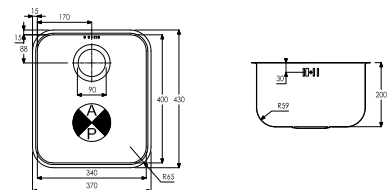

AW5014 £149.00
MATRIX R50 MAIN BOWL (400mm)
370 x 430 x 205 mm
BASE UNIT - 450mm
WASTE - 90mm Orbit Strainer
ACCESSORIES - AX2501, AX3009, AX2502, AX2503