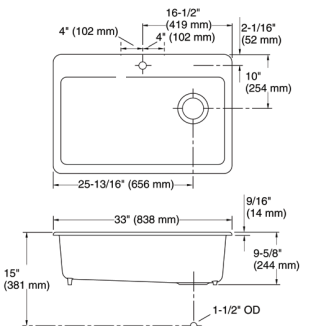

CASHMERE

5871W-1A2-K4
£959.83

For Kohler Accessories please see pages 33 & 34