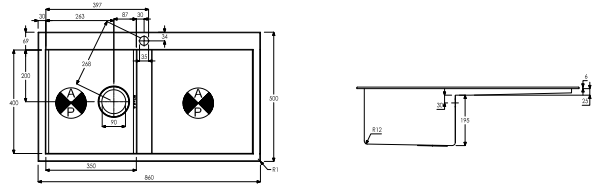

AW5023 £799.00
METRIK SINGLE BOWL & DRAINER (RH)
860 x 500 x 228 mm
BASE UNIT - 450mm
WASTE - 90mm Orbital Strainer
ACCESSORIES - AX2016, AX2501, AX3004, AX2502, AX2503, AX1500