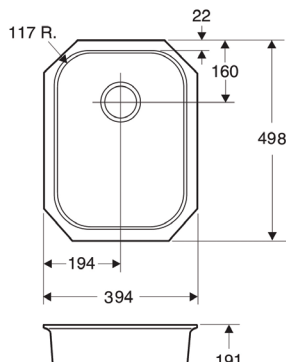

3337W £403.09

INT - 454 x 349 x 194 mm

BASE UNIT - 500 mm

WASTE - KSC1