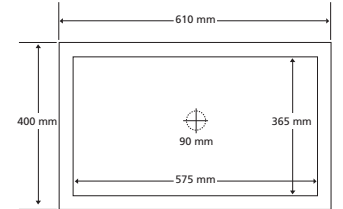

RF3393 £369.68
EXT - 610 x 460 x 180 mm
WASTE - KSC5 or FH01