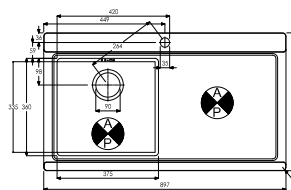

AW5019 £899.00

LOGIK SINGLE BOWL RH DRAINER
897 x 510 x 223 mm
BASE UNIT - 500mm
WASTE - 90mm Orbital Strainer
ACCESSORIES - AX1501, AX2000, AX2001, AX2002, AX2500, AX2502, AX2503