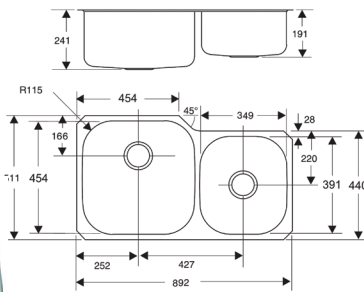

3356W-NA £915.04

EXT - 892 x 511 mm
BASE UNIT - 1000 mm
WASTE: KSC1 X 2

3351W £882.00

EXT - 800 x 457 mm
BASE UNIT - 1000 mm
WASTE: KSC1 X 2