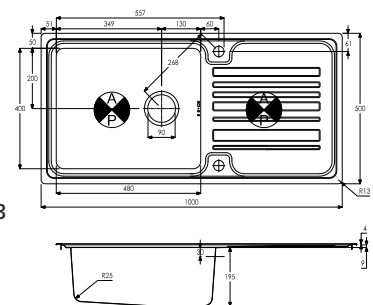

AW5048 £269.00
APEX 1.5 BOWL & DRAINER (REVERSIBLE)
1000 x 500 x 196 mm
BASE UNIT - 600mm
WASTE - 90mm Orbit Strainer
ACCESSORIES - AX2013, AX2501, AX3011, AX2502, AX2503