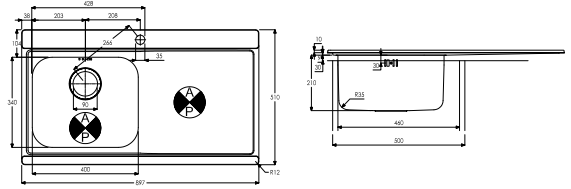

MAXIM STAINLESS STEEL INSET SINKS

AW5033 £279.00
MAXIM SINGLE BOWL & DRAINER (RH)
897 x 510 x 223 mm
BASE UNIT - 500mm
WASTE - 90mm Orbital Strainer
ACCESSORIES - AX2000, AX2001, AX2002, AX2500, AX3003, AX2502, AX2503

AW5034 £279.00
MAXIM SINGLE BOWL & DRAINER (LH)
897 x 510 x 223 mm
BASE UNIT - 500mm
WASTE - 90mm Orbital Strainer
ACCESSORIES - AX2000, AX2001, AX2002, AX2500, AX3003, AX2502, AX2503

AW5035 £379.00
MAXIM 1.5 BOWL & DRAINER (RH)
897 x 510 x 223 mm
BASE UNIT - 800mm
WASTE - 90mm Orbital Strainer
ACCESSORIES - AX1502, AX2000, AX2001, AX2002, AX3003, AX2502, AX2503

AW5036 £379.00
MAXIM 1.5 BOWL & DRAINER (LH)
897 x 510 x 223 mm
BASE UNIT - 800mm
WASTE - 90mm Orbital Strainer
ACCESSORIES - AX1502, AX2000, AX2001, AX2002, AX3003, AX2502, AX2503

METRIK STAINLESS STEEL INSET SINKS

AW5023 £799.00
METRIK SINGLE BOWL & DRAINER (RH)
860 x 500 x 228 mm
BASE UNIT - 450mm
WASTE - 90mm Orbital Strainer
ACCESSORIES - AX2016, AX2501, AX3004, AX2502, AX2503, AX1500

AW5024 £799.00
METRIK SINGLE BOWL & DRAINER (LH)
860 x 500 x 228 mm
BASE UNIT - 450mm
WASTE - 90mm Orbital Strainer
ACCESSORIES - AX2016, AX2501, AX3004, AX2502, AX2503, AX1500