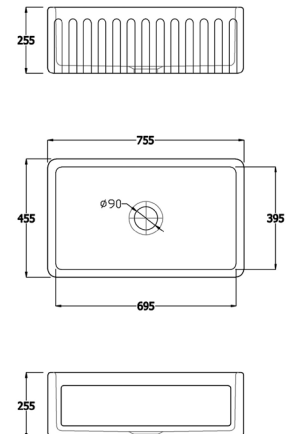

All sizes are nominal. Please take care when bespoke furniture is being made.
Wastes not included unless stated. *Tap hole drilled on request.