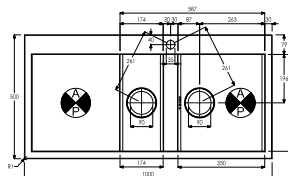

**AW5026 £899.00**

METRIK 1.5 BOWL & DRAINER (LH)

810 x 500 x 228 mm

BASE UNIT - 800mm

WASTE - 90mm Orbital Strainer

ACCESSORIES - AX1500, AX2016, AX2501, AX2502, AX2503, AX3004