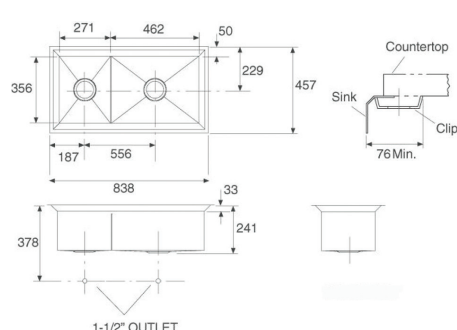

## POISE

**3387W-NA** £952.80

EXT - 838 x 457 mm  
BASE UNIT - 1000 mm  
WASTE - KSC1

**3388W-NA** £1036.96

EXT - 838 x 457 mm  
BASE UNIT - 1000 mm  
WASTE - KSC8 x 2

**3389W-NA** £1036.96

EXT - 838 x 457 mm  
BASE UNIT - 1000 mm  
WASTE - KSC8 X 2