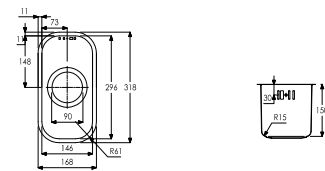

AW5013 £99.00
MATRIX R50 Single Half bowl
168 x 318 x 155 mm
BASE UNIT - 450mm
WASTE - 90mm Orbit Strainer
ACCESSORIES - AX1502, AX2502, AX2503