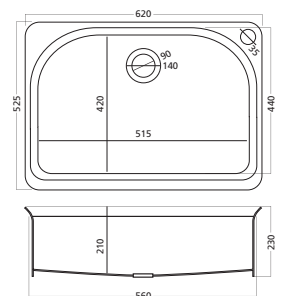

RU0850 £286.80
850 x 470 mm
WASTE - KSC3