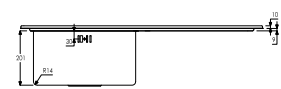

AW5019 £899.00

LOGIK SINGLE BOWL RH DRAINER
897 x 510 x 223 mm
BASE UNIT - 500mm
WASTE - 90mm Orbital Strainer
ACCESSORIES - AX1501, AX2000, AX2001, AX2002, AX2500, AX2502, AX2503