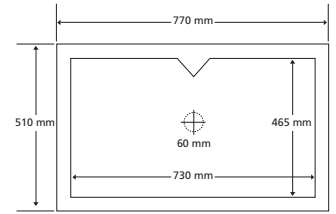

REGIS FARMHOUSE SINKS

RF3383 £453.02
770 x 510 x 205 mm
WASTE - KSC5 or FH01 3

FARMHOUSE DOUBLE BOWL SINKS

RF0800* £317.72
EXT - 800 x 490 x 220 mm
WASTE - KSC7 x 2

RF4095* £539.48
EXT - 900 x 450 x 200 mm
WASTE - KSC7 x 2

RF3364 £616.62
EXT - 920 x 560 x 205 mm
WASTE - KSC6 x 2 or FH02 x 2

RB0005 £446.75
EXT - 900 x 560 x 250 mm
WASTE - included

All sizes are nominal. Please take care when bespoke furniture is being made.
Wastes not included unless stated. *Tap hole drilled on request.