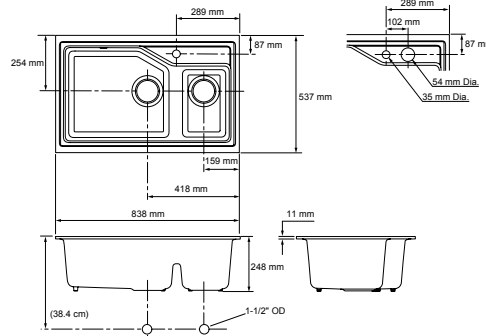

### INDIO SMART DIVIDE (1 TAP HOLE)

EXT - 838 x 537 mm  
BASE UNIT - 1000 mm  
WASTE - KSC8 x 2

6411W-1K-0 £857.20

6411W-1K-7 £939.20