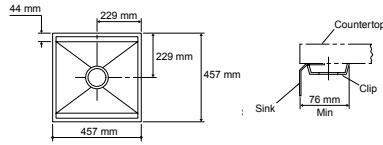

KOHLER STAINLESS STEEL SINKS

8 DEGREE

3673-NA £805.37

WASTE - KSC8

3671-NA £721.20

457 x 457 x 259 mm
BASE UNIT - 600 mm
WASTE - KSC8

NEW!

3672-NA £916.98

838 x 459 x 259 mm
BASE UNIT - 1000 mm
WASTE - KSC8 X 2

ICEROCK TROUGH

3179W-NA £648.00

EXT - 559 x 210 x 133 mm
BASE UNIT - 800 mm
WASTE - KSC8

3187W-NA £960.00

EXT - 838 x 210 x 160 mm
BASE UNIT - 1000 mm
WASTE - KSC8

3188W-NA £1093.00

EXT - 1092 x 210 x 160 mm
BASE UNIT - 1200 mm
WASTE - KSC8

For Kohler Accessories please see pages 33 & 34