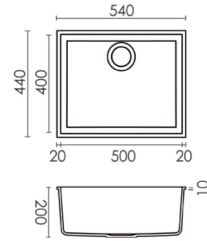

QUA105 MTK £279
QUA150 GTK £279
WASTE - ACCESSORY 21
ACCESSORIES - 17, 21