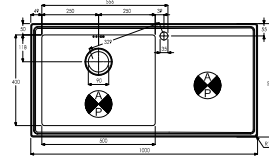

AW5027 £549.00

THEOREM SINGLE BOWL & DRAINER (RH)

1000 x 500 x 220 mm

BASE UNIT - 600mm

WASTE - 90mm Orbit Strainer

ACCESSORIES - AX2016, AX2501, AX3007, AX2502, AX2503