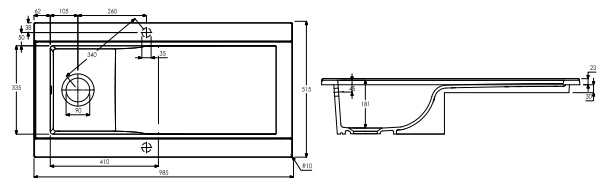

AW1003 £449.00
TYDAL BLACK CERAMIC SINGLE Bowl
985 x 515 x 202 mm
BASE UNIT - 500mm
WASTE - 90mm Orbital Strainer
ACCESSORIES - AX2500, AX2010, AX2012, AX3001, AX2502, AX2503