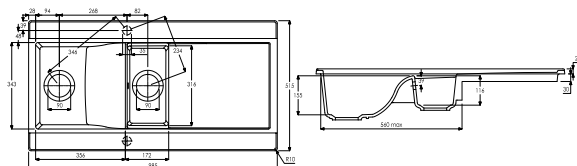

### AW1005 £499.00

TYDAL BLACK CERAMIC 1.5 Bowl & DRAINER

985 x 515 x 202 mm

BASE UNIT - 600mm

WASTE - 90mm Orbital Strainer

ACCESSORIES - AX2500, AX2009, AX2010, AX2012, AX3001, AX2502, AX2503